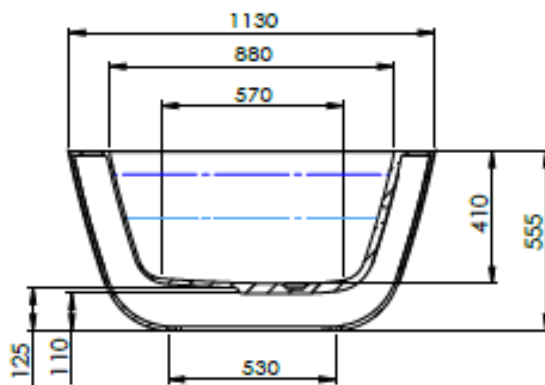

JEE-O acanthus bath specifications

Article code:

SBM033

White DADOquartz

Dimensions:

Bathtub rim:

Net weight:

Water capacity:

L 185.5 x W 113 x H 55.6 cm

12cm

130kg

275L

Material:

DADOquartz - Scratch & abrasion resistant

Note: cast products are subject to size variation of +/- 5 %

Overflow:

with integrated overflow

Dimension package:

Package weight:

L 192 x W 119 x H 73 cm

50kg

Waste diameter:

50mm

UV stability: