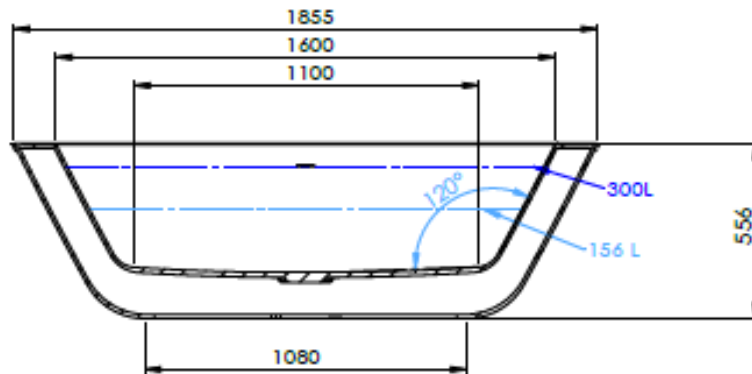

JEE-O acanthus bath specifications

Article code:

SBM033

White DADOquartz

Dimensions:

Bathtub rim:

Net weight:

Water capacity:

L 185.5 x W 113 x H 55.6 cm

12cm

130kg

275L

Material:

DADOquartz - Scratch & abrasion resistant

Note: cast products are subject to size variation of +/- 5 %

Overflow:

with integrated overflow

Dimension package:

Package weight:

L 192 x W 119 x H 73 cm

50kg

Waste diameter:

50mm

UV stability: