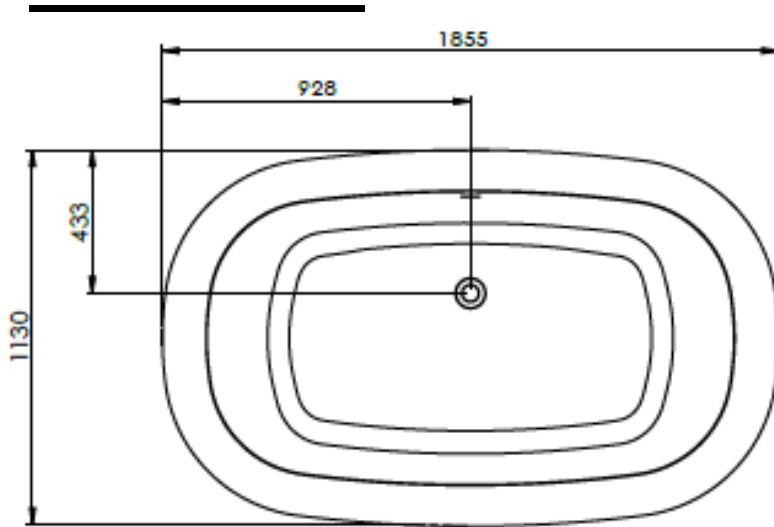

JEE-O acanthus bath specifications

Article code:

SBM033

White DADOquartz

Dimensions:

Bathtub rim:

Net weight:

Water capacity:

L 185.5 x W 113 x H 55.6 cm

12cm

130kg

275L

Material:

DADOquartz - Scratch & abrasion resistant

Note: cast products are subject to size variation of +/- 5 %

Overflow:

with integrated overflow

Dimension package:

Package weight:

L 192 x W 119 x H 73 cm

50kg

Waste diameter:

50mm

UV stability: