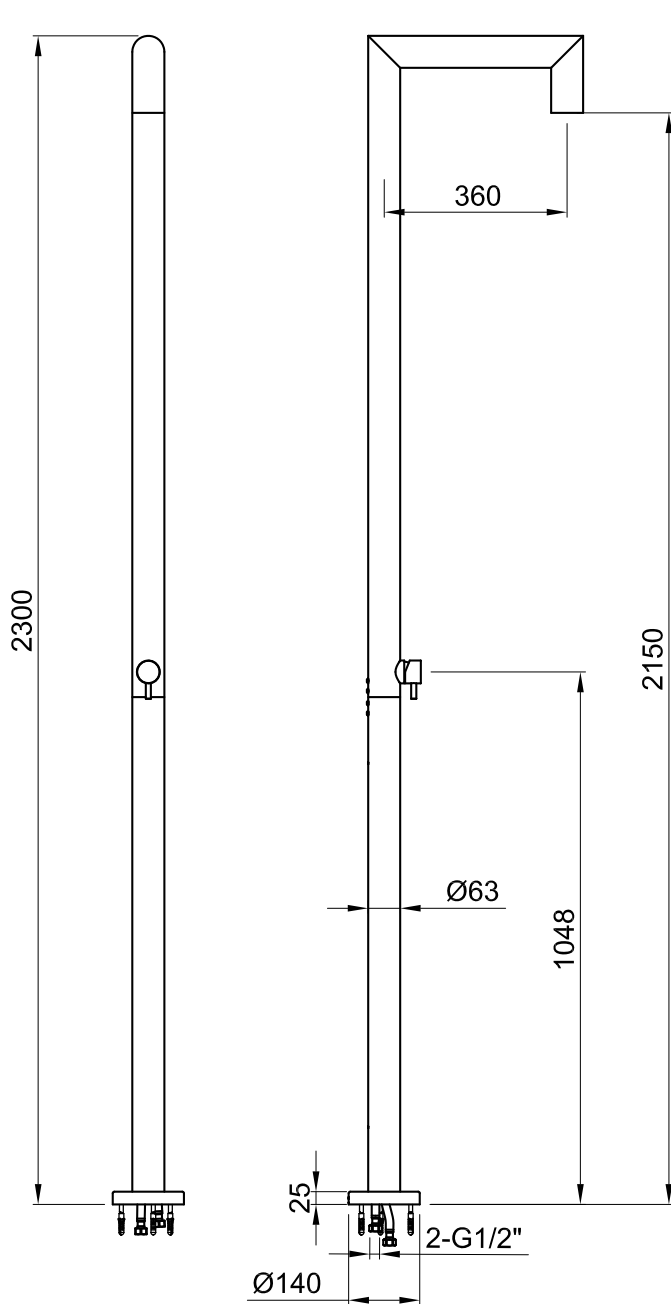

JEE-O original shower 04

Article code:	100-6400 ● Brushed	Connection:	2 x G 1/2" (Ø15mm / 0.6") nylon ^(out) /epdm ⁽ⁱⁿ⁾ flexhose with brass swivel British Standard Pipe (BSP)
Material:	Stainless Steel r316	Thread:	
Cleaning instructions:	download JEE-O shower and taps manual on our website: www.jee-o.com	Dimension package:	L 158 x W 18 W 54 x H 16 cm
Cartridge:	JEE-O ceramic mixing mechanism, item code 005-0402 for model before 2022 item code 005-0101 for model from 2022	Total weight:	11.2 kg
Flow at water of 38°C:	12l p/m at 3Bar pressure	Package weight:	2.0kg
Pressure:	Recommended working pressure 3Bar	7 year warranty - The general conditions can be found on our website: www.jee-o.com/downloads	
		2 year warranty	
		HS code: 84818011900	