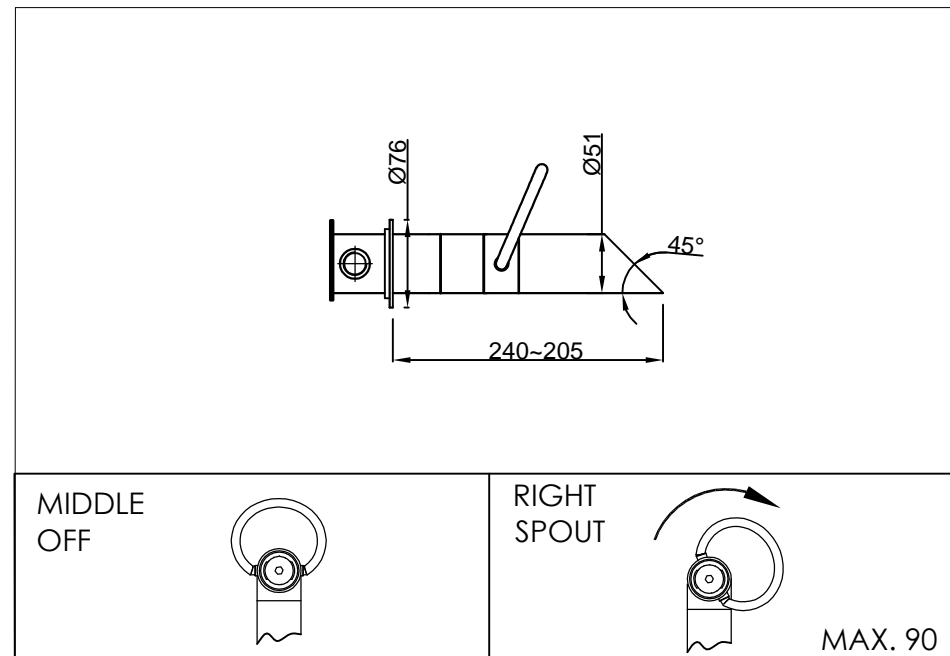

wall mounted basin mixer with progressive cartridge

wand wastafelkraan met progressieve cartridge

300-1500 brushed/geborsteld ,300-1501 polished/gepolijst

installation

technical diagram

explosion diagram