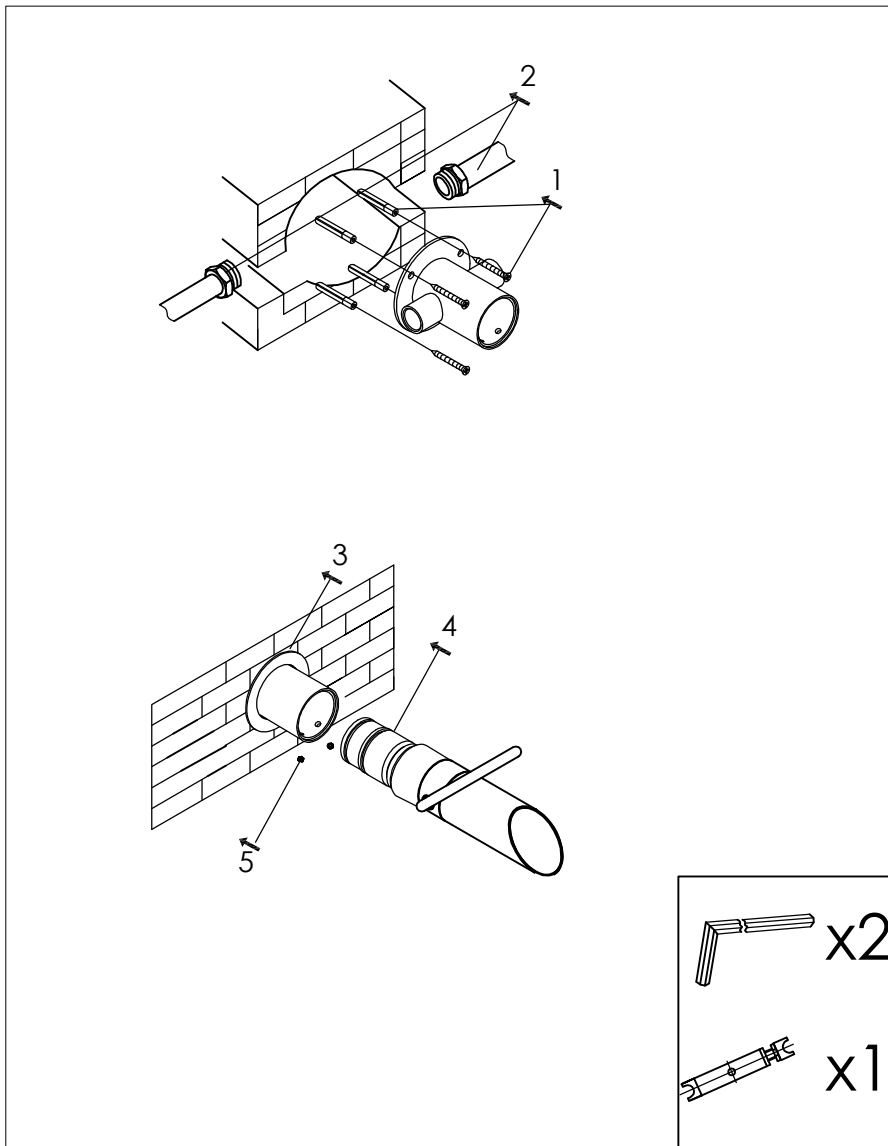

wall mounted basin mixer with progressive cartridge

wand wastafelkraan met progressieve cartridge

300-1500 brushed/geborsteld ,300-1501 polished/gepolijst

installation

technical diagram

explosion diagram