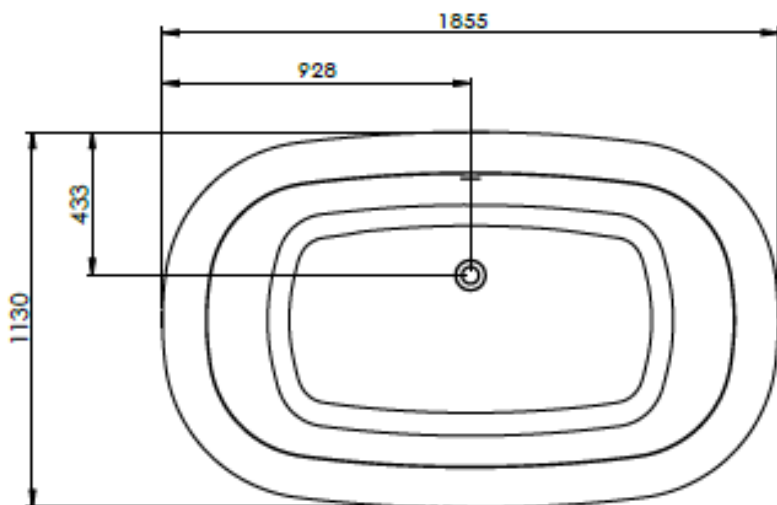

JEE-O acanthus bath specifications

Article code: SBM033
 ● White DADOquartz

Material: DADOquartz - Scratch & abrasion resistant

Overflow: with integrated overflow

Waste diameter: 50mm

Dimensions: L 185.5 x W 113 x H 55.6 cm
 Bathtub rim: 12cm
 Net weight: 130kg
 Water capacity: 275L

Note: cast products are subject to size variation of +/- 5 %

Dimension package: L 192 x W 119 x H 73 cm
 Package weight: 50kg

UV stability: 6 / BSEN438

25 year warranty - The general conditions can be found on our website: www.jee-o.com/downloads