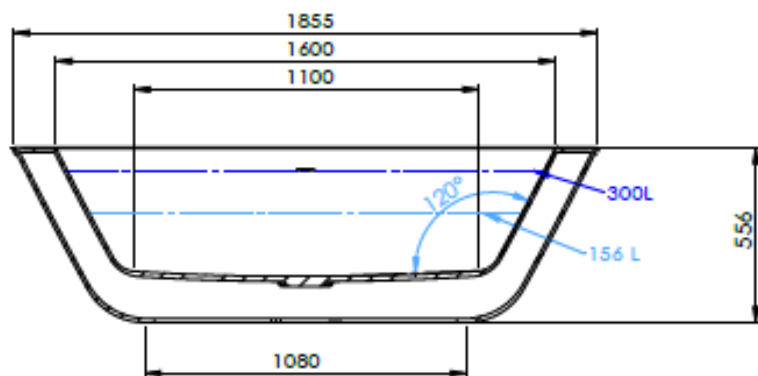

JEE-O acanthus bath specifications

Article code: SBM033
 ● White DADOquartz

Material: DADOquartz - Scratch & abrasion resistant

Overflow: with integrated overflow

Waste diameter: 50mm

Dimensions: L 185.5 x W 113 x H 55.6 cm
 Bathtub rim: 12cm
 Net weight: 130kg
 Water capacity: 275L

Note: cast products are subject to size variation of +/- 5 %

Dimension package: L 192 x W 119 x H 73 cm
 Package weight: 50kg

UV stability: 6 / BSEN438

25 year warranty - The general conditions can be found on our website: www.jee-o.com/downloads