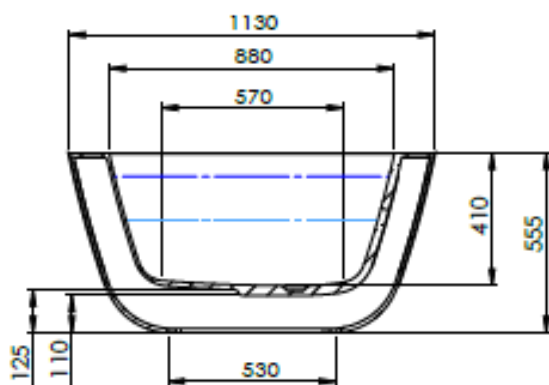

JEE-O acanthus bath specifications

Article code: SBM033
 ● White DADOquartz

Material: DADOquartz - Scratch & abrasion resistant

Overflow: with integrated overflow

Waste diameter: 50mm

Dimensions: L 185.5 x W 113 x H 55.6 cm
 Bathtub rim: 12cm
 Net weight: 130kg
 Water capacity: 275L

Note: cast products are subject to size variation of +/- 5 %

Dimension package: L 192 x W 119 x H 73 cm
 Package weight: 50kg

UV stability: 6 / BSEN438

25 year warranty - The general conditions can be found on our website: www.jee-o.com/downloads