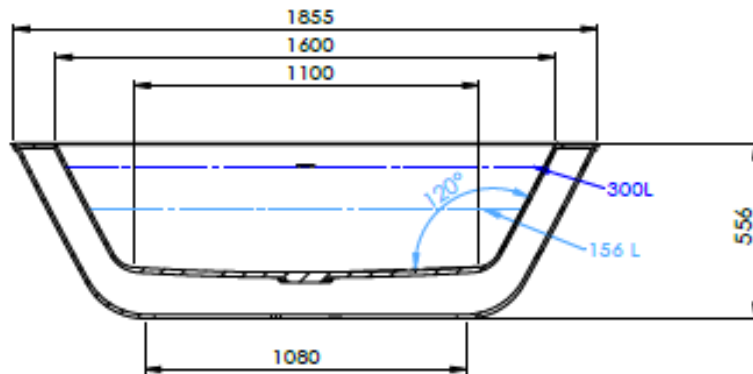

JEE-O

JEE-O acanthus bath

made from
**DADO®
quartz**

Article code:

- SBM033
- White DADOquartz
- SBM033 - black
- Outside - black
- SBM033 - terra pink
- Outside - terra pink
- SBM033 - silver
- Outside - silver
- SBM033 - bronze
- Outside - bronze
- SBM033 - gold
- Outside - gold
- SBM033 - dark steel
- Outside - dark steel

Material:
Coating:
Overflow:
Waste diameter:

DADOquartz - Scratch & abrasion resistant
Spray painted matt
with integrated overflow
50mm

Dimensions: L 185.5 x W 113 x H 55.6 cm
Bathtub rim: 12cm
Net weight: 130kg
Water capacity: 275L

Note: cast products are subject to size variation of +/- 5 %

Dimension package: L 192 x W 119 x H 73 cm
Package weight: 50kg

UV stability: 6 / BSEN438

25 year warranty - The general conditions can be found on our website: www.jee-o.com/downloads

HS code: 68109900
European Standard: NEN-EN 14516-2015

JEE-O acanthus bath specifications + colours | November 2023

Slight variations in the aesthetic appearance of the product, including the color, may occur after exposure to external influences such as sunlight, pollution or harmful chemicals