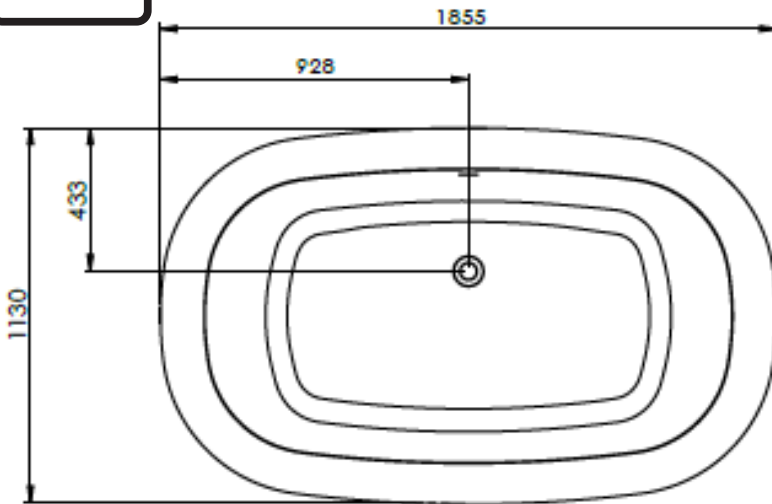

JEE-O

JEE-O acanthus bath

made from
**DADO[®]
quartz**

Article code:

- SBM033
- White DADOquartz
- SBM033 - black
- Outside - black
- SBM033 - terra pink
- Outside - terra pink
- SBM033 - silver
- Outside - silver
- SBM033 - bronze
- Outside - bronze
- SBM033 - gold
- Outside - gold
- SBM033 - dark steel
- Outside - dark steel

Material:
Coating:
Overflow:
Waste diameter:

DADOquartz - Scratch & abrasion resistant
Spray painted matt
with integrated overflow
50mm

Dimensions: L 185.5 x W 113 x H 55.6 cm
Bathtub rim: 12cm
Net weight: 130kg
Water capacity: 275L

Note: cast products are subject to size variation of +/- 5 %

Dimension package: L 192 x W 119 x H 73 cm
Package weight: 50kg

UV stability: 6 / BSEN438

25 year warranty - The general conditions can be found on our website: www.jee-o.com/downloads