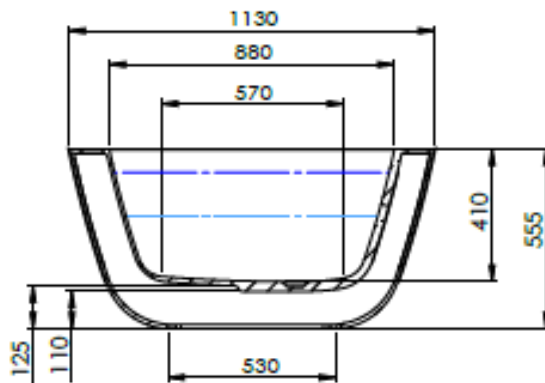

JEE-O

JEE-O acanthus bath

made from
**DADO®
quartz**

Article code:

- SBM033
- White DADOquartz
- SBM033 - black
- Outside - black
- SBM033 - terra pink
- Outside - terra pink
- SBM033 - silver
- Outside - silver
- SBM033 - bronze
- Outside - bronze
- SBM033 - gold
- Outside - gold
- SBM033 - dark steel
- Outside - dark steel

Material:
Coating:
Overflow:
Waste diameter:

DADOquartz - Scratch & abrasion resistant
Spray painted matt
with integrated overflow
50mm

Dimensions: L 185.5 x W 113 x H 55.6 cm
Bathtub rim: 12cm
Net weight: 130kg
Water capacity: 275L

Note: cast products are subject to size variation of +/- 5 %

Dimension package: L 192 x W 119 x H 73 cm
Package weight: 50kg

UV stability: 6 / BSEN438

25 year warranty - The general conditions can be found on our website: www.jee-o.com/downloads

HS code: 68109900
European Standard: NEN-EN 14516-2015

JEE-O acanthus bath specifications + colours | November 2023

Slight variations in the aesthetic appearance of the product, including the color, may occur after exposure to external influences such as sunlight, pollution or harmful chemicals