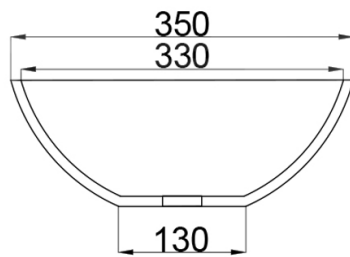

JEE-O amsterdam basin

Article code:

SWMBAS62

● White DADOquartz

SWMBAS62 - black RAL 9005

● Spray painted outside matt

Material:

DADOquartz - Scratch & abrasion resistant

Coating:

Spray painted matt

Waste diameter:

40mm

Dimensions:

L 55 x W 35 x H 12.5 cm

Basin rim:

1 cm

Net weight:

8kg

Note: cast products are subject to size variation of +/-5%

Dimension package:

L 60 x W 40 x H 14 mm

Package weight:

0,3kg

UV stability:

6 / BSEN438

25 year warranty - The general conditions can be found on our website: www.jee-o.com/downloads

HS code:

68109900

European Standard:

NEN-EN 14688-2015