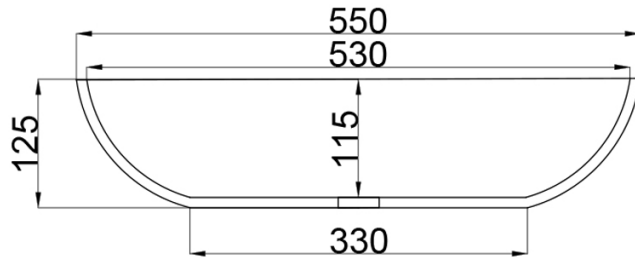

JEE-O amsterdam basin

Article code:

SWMBAS62

● White DADOquartz

SWMBAS62 - black RAL 9005

● Spray painted outside matt

Material:

DADOquartz - Scratch & abrasion resistant

Coating:

Spray painted matt

Waste diameter:

40mm

Dimensions:

L 55 x W 35 x H 12.5 cm

Basin rim:

1 cm

Net weight:

8kg

Note: cast products are subject to size variation of +/-5%

Dimension package:

L 60 x W 40 x H 14 mm

Package weight:

0,3kg

UV stability:

6 / BSEN438

25 year warranty - The general conditions can be found on our website: www.jee-o.com/downloads

HS code:

68109900

European Standard:

NEN-EN 14688-2015