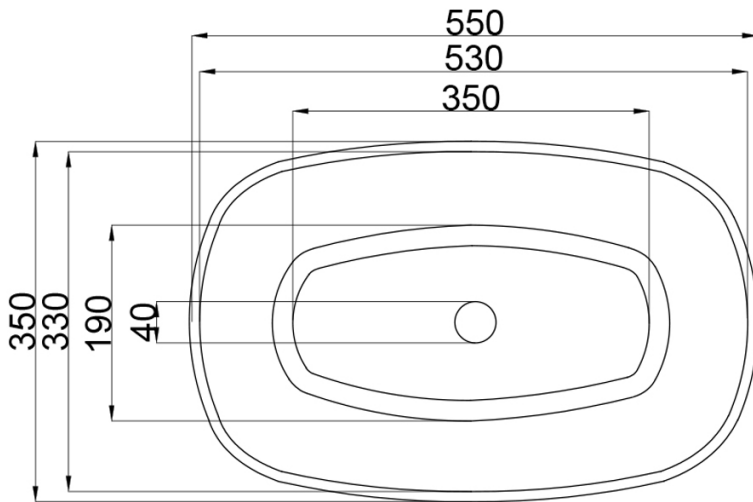

JEE-O amsterdam basin

Article code:

SWMBAS62

● White DADOquartz

SWMBAS62 - black RAL 9005

● Spray painted outside matt

Material:

DADOquartz - Scratch & abrasion resistant

Coating:

Spray painted matt

Waste diameter:

40mm

Dimensions:

L 55 x W 35 x H 12.5 cm

Basin rim:

1 cm

Net weight:

8kg

Note: cast products are subject to size variation of +/-5%

Dimension package:

L 60 x W 40 x H 14 mm

Package weight:

0,3kg

UV stability: