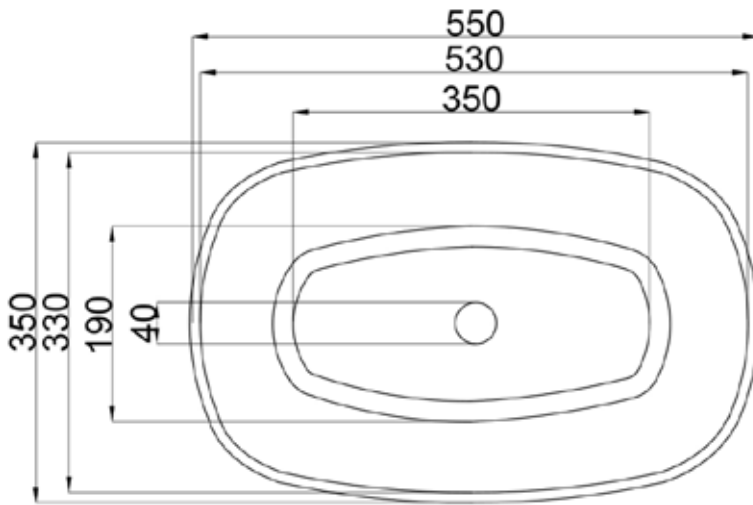

JEE-O amsterdam basin

Article code:	SWMBAS62 ● White DADOquartz	Dimensions:	L 55 x W 35 x H 12.5 cm
Material:	DADOquartz - Scratch & abrasion resistant	Basin rim:	1 cm
Waste diameter:	40mm	Net weight:	8kg
		Note:	cast products are subject to size variation of +/-5%
		Dimension package:	L 60 x W 40 x H 14 mm
		Package weight:	0,3kg
		UV stability:	6 / BSEN438
		25 year warranty - The general conditions can be found on our website: www.jee-o.com/downloads	
		HS code:	68109900
		European Standard:	NEN-EN 14688-2015