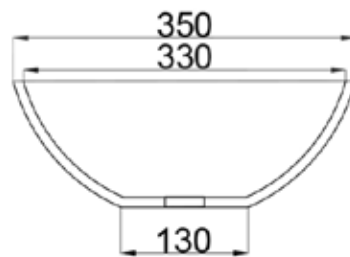

JEE-O amsterdam basin

Article code:	SWMBAS62 ● White DADOquartz	Dimensions:	L 55 x W 35 x H 12.5 cm
Material:	DADOquartz - Scratch & abrasion resistant	Basin rim:	1 cm
Waste diameter:	40mm	Net weight:	8kg
		Note:	cast products are subject to size variation of +/-5%
		Dimension package:	L 60 x W 40 x H 14 mm
		Package weight:	0,3kg
		UV stability:	6 / BSEN438
		25 year warranty - The general conditions can be found on our website: www.jee-o.com/downloads	
		HS code:	68109900
		European Standard:	NEN-EN 14688-2015