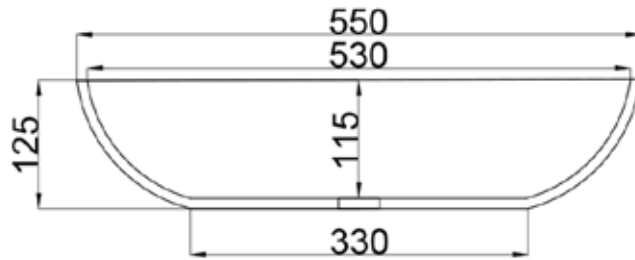

JEE-O amsterdam basin

Article code:	SWMBAS62 ● White DADOquartz	Dimensions:	L 55 x W 35 x H 12.5 cm
Material:	DADOquartz - Scratch & abrasion resistant	Basin rim:	1 cm
Waste diameter:	40mm	Net weight:	8kg
		Note:	cast products are subject to size variation of +/-5%
		Dimension package:	L 60 x W 40 x H 14 mm
		Package weight:	0,3kg
		UV stability:	6 / BSEN438
		25 year warranty - The general conditions can be found on our website: www.jee-o.com/downloads	
		HS code:	68109900
		European Standard:	NEN-EN 14688-2015