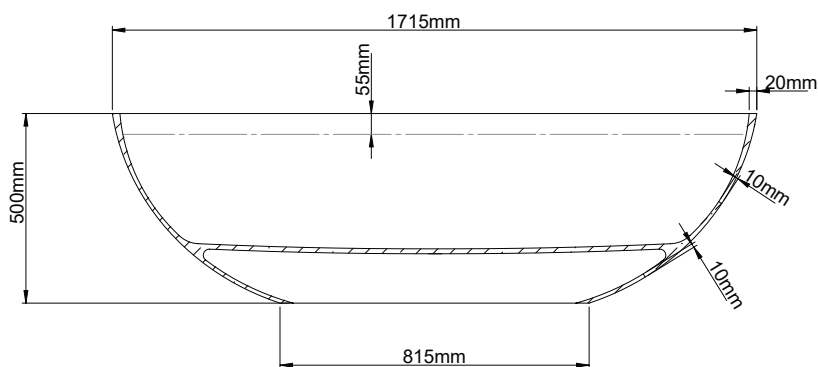

JEE-O amsterdam bath

Article code:

SBM060

● White DADOquartz

SBM060 - black RAL 9005

● Spray painted outside matt

Material:

DADOquartz - Scratch & abrasion resistant

Coating:

Spray painted matt

Overflow:

with integrated overflow

Waste diameter:

50mm

Dimensions:

L 171.5 x W 75 x H 50 cm

Bathtub rim:

2 cm

Net weight:

80kg

Water capacity:

250L

Note: cast products are subject to size variation of +/- 5 %

Dimension package:

L 180 x W 85 x H 70 cm

Package weight:

50kg

UV stability:

6 / BSEN438

25 year warranty - The general conditions can be found on our website: www.jee-o.com/downloads

HS code:

68109900

European Standard:

NEN-EN 14516-2015

JEE-O amsterdam bath specifications | August 2021

Slight variations in the aesthetic appearance of the product, including the color, may occur after exposure to external influences such as sunlight, pollution or harmful chemicals