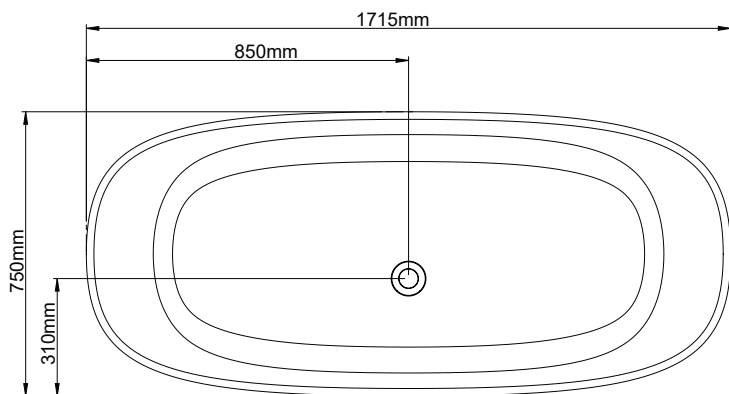

JEE-O amsterdam bath

Article code:

SBM060

● White DADOquartz

SBM060 - black RAL 9005

● Spray painted outside matt

Material:

DADOquartz - Scratch & abrasion resistant

Coating:

Spray painted matt

Overflow:

with integrated overflow

Waste diameter:

50mm

Dimensions:

L 171.5 x W 75 x H 50 cm

Bathtub rim:

2 cm

Net weight:

80kg

Water capacity:

250L

Note: cast products are subject to size variation of +/- 5 %

Dimension package:

L 180 x W 85 x H 70 cm

Package weight:

50kg

UV stability:

6 / BSEN438

25 year warranty - The general conditions can be found on our website: www.jee-o.com/downloads

HS code:

68109900

European Standard:

NEN-EN 14516-2015

JEE-O amsterdam bath specifications | August 2021

Slight variations in the aesthetic appearance of the product, including the color, may occur after exposure to external influences such as sunlight, pollution or harmful chemicals