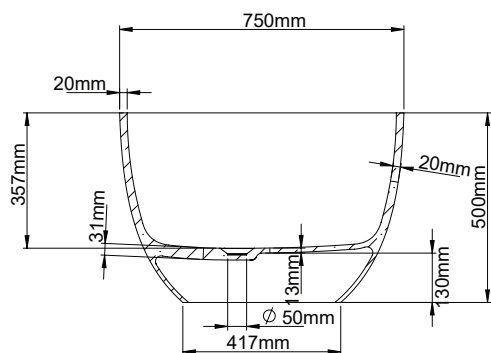

JEE-O amsterdam bath

Article code:

SBM060

● White DADOquartz

SBM060 - black RAL 9005

● Spray painted outside matt

Material:

DADOquartz - Scratch & abrasion resistant

Coating:

Spray painted matt

Overflow:

with integrated overflow

Waste diameter:

50mm

Dimensions:

L 171.5 x W 75 x H 50 cm

Bathtub rim:

2 cm

Net weight:

80kg

Water capacity:

250L

Note: cast products are subject to size variation of +/- 5 %

Dimension package:

L 180 x W 85 x H 70 cm

Package weight:

50kg

UV stability:

6 / BSEN438

25 year warranty - The general conditions can be found on our website: www.jee-o.com/downloads

HS code:

68109900

European Standard:

NEN-EN 14516-2015

JEE-O amsterdam bath specifications | August 2021

Slight variations in the aesthetic appearance of the product, including the color, may occur after exposure to external influences such as sunlight, pollution or harmful chemicals