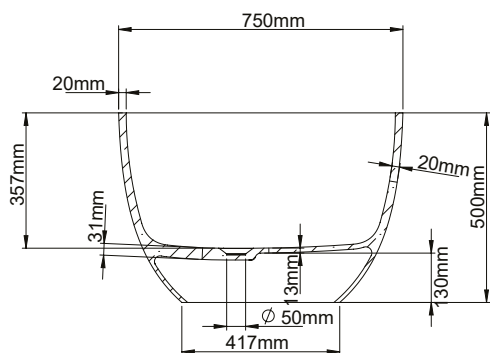

JEE-O amsterdam bath

Article code:

SBM060

● White DADOquartz

Material:

DADOquartz - Scratch & abrasion resistant

Overflow:

with integrated overflow

Waste diameter:

50mm

Dimensions:

L 171.5 x W 75 x H 50 cm

Bathtub rim:

2 cm

Net weight:

80kg

Water capacity:

250L

Note: cast products are subject to size variation of +/- 5 %

Dimension package:

L 180 x W 85 x H 70 cm

Package weight:

50kg

UV stability:

6 / BSEN438

25 year warranty - The general conditions can be found on our website: www.jee-o.com/downloads

HS code:

68109900

European Standard:

NEN-EN 14516-2015