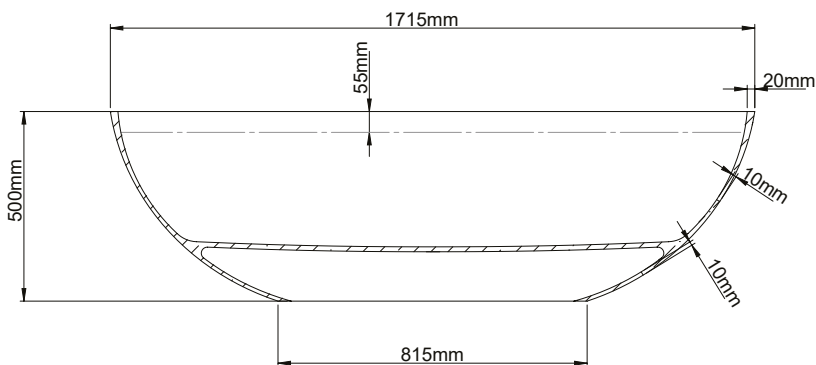

JEE-O amsterdam bath

Article code:

SBM060

● White DADOquartz

Material:

DADOquartz - Scratch & abrasion resistant

Overflow:

with integrated overflow

Waste diameter:

50mm

Dimensions:

L 171.5 x W 75 x H 50 cm

Bathtub rim:

2 cm

Net weight:

80kg

Water capacity:

250L

Note: cast products are subject to size variation of +/- 5 %

Dimension package:

L 180 x W 85 x H 70 cm

Package weight:

50kg

UV stability:

6 / BSEN438

25 year warranty - The general conditions can be found on our website: www.jee-o.com/downloads

HS code:

68109900

European Standard:

NEN-EN 14516-2015