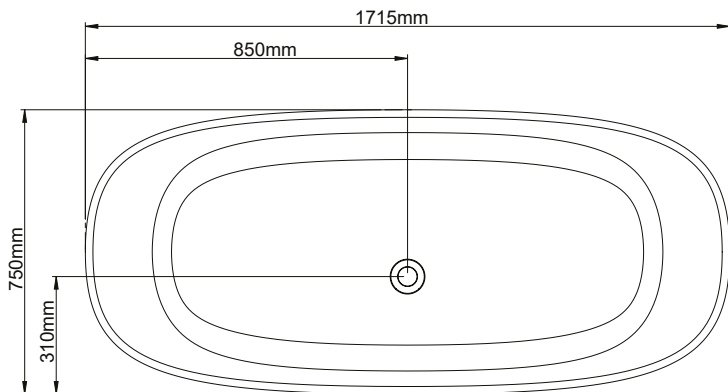

JEE-O amsterdam bath

Article code:

SBM060

● White DADOquartz

Material:

DADOquartz - Scratch & abrasion resistant

Overflow:

with integrated overflow

Waste diameter:

50mm

Dimensions:

L 171.5 x W 75 x H 50 cm

Bathtub rim:

2 cm

Net weight:

80kg

Water capacity:

250L

Note: cast products are subject to size variation of +/- 5 %

Dimension package:

L 180 x W 85 x H 70 cm

Package weight:

50kg

UV stability:

6 / BSEN438

25 year warranty - The general conditions can be found on our website: www.jee-o.com/downloads

HS code:

68109900

European Standard:

NEN-EN 14516-2015