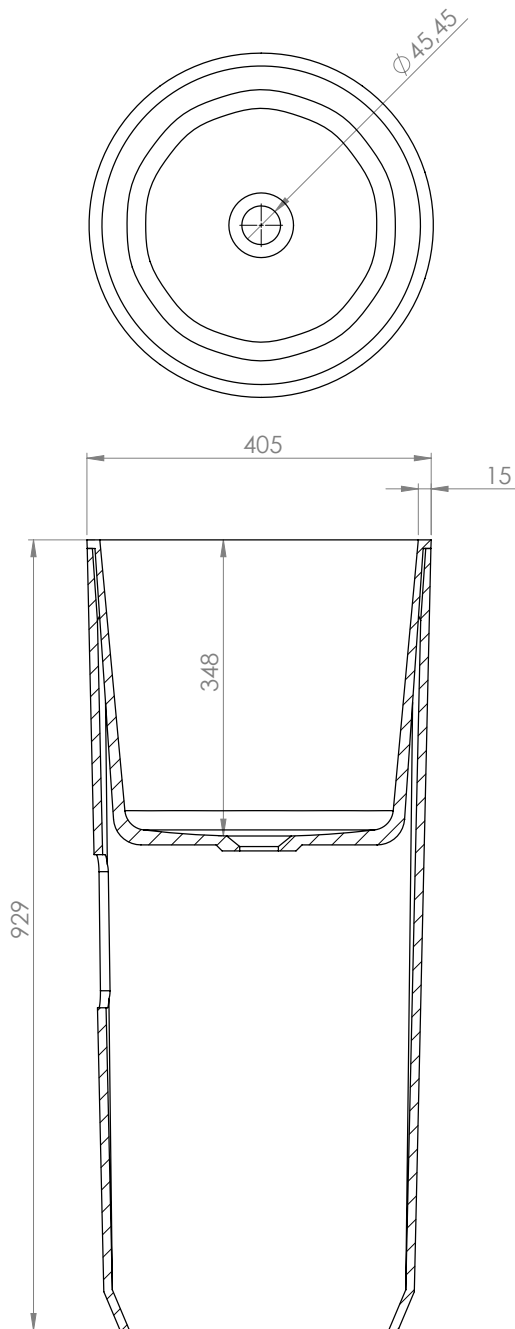

JEE-O bloom basin high

Article code: **SWMBAS83**
● White DADOquartz
Material: DADOquartz - Scratch & abrasion resistant
Waste diameter: 45 mm

Dimensions: L 40,5 x W 40,5 x H 92,9 cm
Basin rim: 1,5 cm
Net weight: 27 kg

Note: cast products are subject to size variation of +/- 5 %

Dimension package: L 50 x W 50 x H 107 cm
Package weight: 1 kg

UV stability: 6 / BSEN438

25 year warranty - The general conditions can be found on our website: www.jee-o.com/downloads