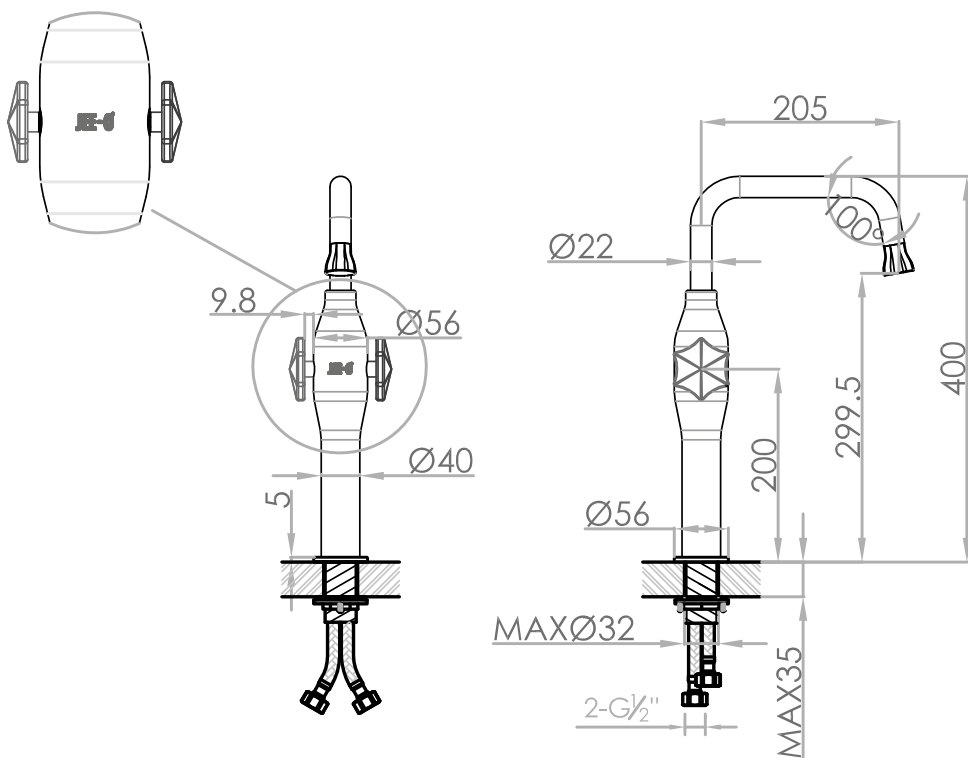

JEE-O bloom basin/kitchen mixer

Article code:	600-1756	Connection:	2 x G 1/2" (ø15mm / 0.6") nylon ^(out) /epdm ⁽ⁱⁿ⁾ flexhose with brass swivel British Standard Pipe (BSP)
Material:	● PVD coated gun metal Stainless Steel r304	Thread:	
Cleaning instructions:	download JEE-O shower and taps manual on our website: www.jee-o.com	Dimension package:	L 54 x W 34 x H 11 cm
Cartridges:	JEE-O ceramic valve HOT & valve COLD (set of 2) item code 005-0404	Total weight:	2.37 kg
Cleaning:	Cleaning vinegar or alcohol	Package weight:	0.584 kg
Flow ^{at water of 38°C:}	11L p/m at 3Bar pressure	2 year warranty	
Pressure:	Recommended working pressure 3Bar		