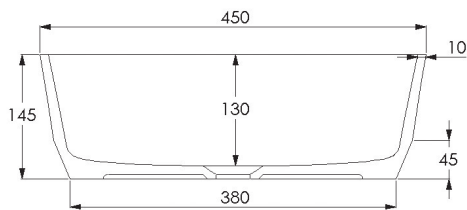

JEE-O bloom basin low

Article code: **SWMBAS80**
● White DADOquartz

Material: DADOquartz - Scratch & abrasion resistant

Waste diameter: 45 mm

Dimensions: L 45 x W 45 x H 14,5 cm
Basin rim: 1 cm
Net weight: 7.5 kg

Note: cast products are subject to size variation of +/-5 %

Dimension package: L 50 x W 50 x H 18 cm
Package weight: 1 kg

UV stability: 6 / BSEN438

25 year warranty - The general conditions can be found on our website: www.jee-o.com/downloads