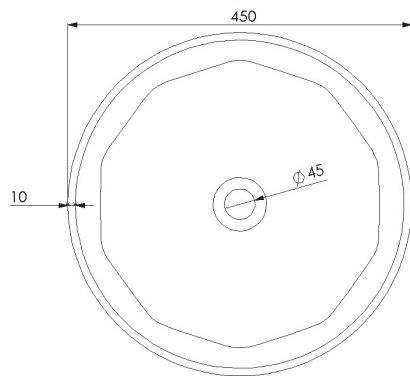

JEE-O bloom basin low

Article code: **SWMBAS80**
● White DADOquartz

Material: DADOquartz - Scratch & abrasion resistant

Waste diameter: 45 mm

Dimensions: L 45 x W 45 x H 14,5 cm
Basin rim: 1 cm
Net weight: 7.5 kg

Note: cast products are subject to size variation of +/-5 %

Dimension package: L 50 x W 50 x H 18 cm
Package weight: 1 kg

UV stability: 6 / BSEN438

25 year warranty - The general conditions can be found on our website: www.jee-o.com/downloads