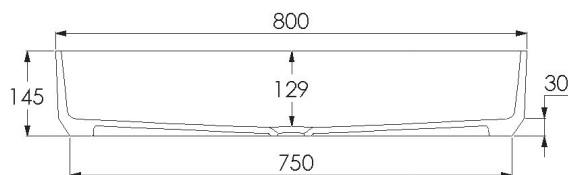

JEE-O bloom basin oval

Article code: **SWMBAS84**
● White DADOquartz

Material: DADOquartz - Scratch & abrasion resistant

Waste diameter: 45 mm

Dimensions: L 80 x W 45 x H 14,5 cm
Basin rim: 1 cm
Net weight: 16 kg

Note: cast products are subject to size variation of +/-5 %

Dimension package: L 105 x W 58 x H 18 cm
Package weight: 1 kg

UV stability: 6 / BSEN438

25 year warranty - The general conditions can be found on our website: www.jee-o.com/downloads