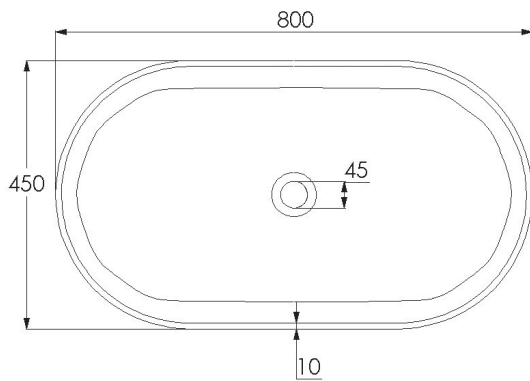

JEE-O bloom basin oval

Article code: **SWMBAS84**
● White DADOquartz

Material: DADOquartz - Scratch & abrasion resistant

Waste diameter: 45 mm

Dimensions: L 80 x W 45 x H 14,5 cm
Basin rim: 1 cm
Net weight: 16 kg

Note: cast products are subject to size variation of +/-5 %

Dimension package: L 105 x W 58 x H 18 cm
Package weight: 1 kg

UV stability: 6 / BSEN438

25 year warranty - The general conditions can be found on our website: www.jee-o.com/downloads