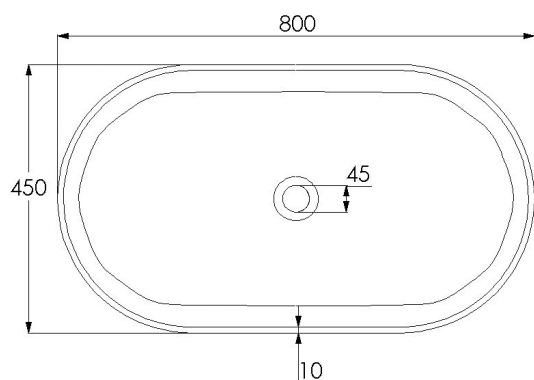

JEE-O bloom basin oval specifications

Article code: **SWMBAS84**
● White DADOquartz

Material: DADOquartz - Scratch & abrasion resistant

Waste diameter: 45 mm

Dimensions: L 80 x W 45 x H 14,5 cm
Basin rim: 1 cm
Net weight: 16 kg

Note: cast products are subject to size variation of +/-5 %

Dimension package: L 105 x W 58 x H 18 cm
Package weight: 1 kg

UV stability: 6 / BSEN438

25 year warranty

HS code: 68109900
European Standard: NEN-EN 14516-2015