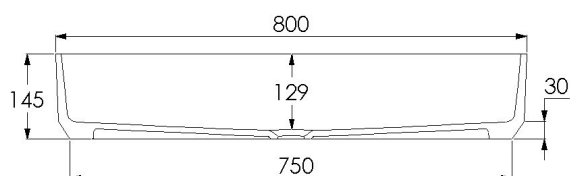

JEE-O bloom basin oval specifications

Article code: **SWMBAS84**
● White DADOquartz

Material: DADOquartz - Scratch & abrasion resistant

Waste diameter: 45 mm

Dimensions: L 80 x W 45 x H 14,5 cm
Basin rim: 1 cm
Net weight: 16 kg

Note: cast products are subject to size variation of +/-5 %

Dimension package: L 105 x W 58 x H 18 cm
Package weight: 1 kg

UV stability: 6 / BSEN438

25 year warranty

HS code: 68109900
European Standard: NEN-EN 14516-2015