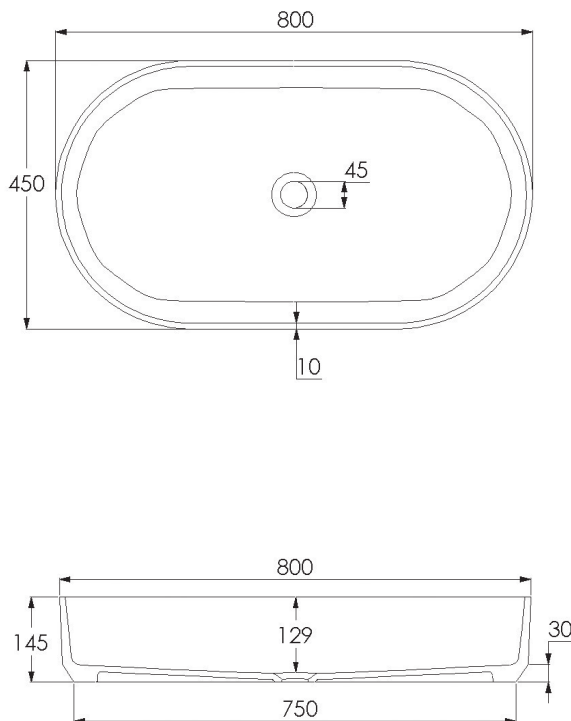

# JEE-O bloom basin oval

Article code:

- SWMBAS84
- White DADOquartz
- SWMBAS84 - black
- Outside - black
- SWMBAS84 - terra pink
- Outside - terra pink
- SWMBAS84 - silver
- Outside - silver
- SWMBAS84 - bronze
- Outside - bronze
- SWMBAS84 - gold
- Outside - gold
- SWMBAS84 - dark steel
- Outside - dark steel

Dimensions: L 80 x W 45 x H 14,5 cm  
 Basin rim: 1 cm  
 Net weight: 16 kg

Note: cast products are subject to size variation of +/-5 %

Dimension package: L 105 x W 58 x H 18 cm  
 Package weight: 1 kg

UV stability: 6 / BSEN438

25 year warranty - The general conditions can be found on our website: [www.jee-o.com/downloads](http://www.jee-o.com/downloads)

HS code: 68109900  
 European Standard: NEN-EN 14516-2015

Material: DADOquartz - Scratch & abrasion resistant  
 Coating: Spray painted matt  
 Waste diameter: 45 mm