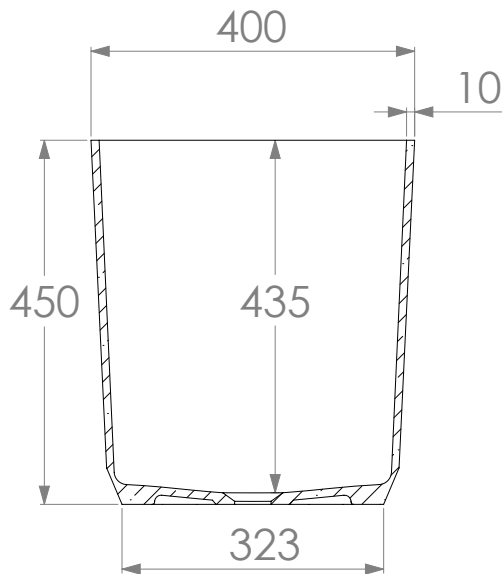

JEE-O bloom basin

Article code: **SWMBAS82**
● White DADOquartz

Material: DADOquartz - Scratch & abrasion resistant

Waste diameter: 45 mm

Dimensions: L 40 x W 40 x H 45 cm
Basin rim: 1 cm
Net weight: 12 kg

Note: cast products are subject to size variation of +/-5 %

Dimension package: L 49 x W 49 x H 49 cm
Package weight: 3 kg

UV stability: 6 / BSEN438

25 year warranty - The general conditions can be found on our website: www.jee-o.com/downloads