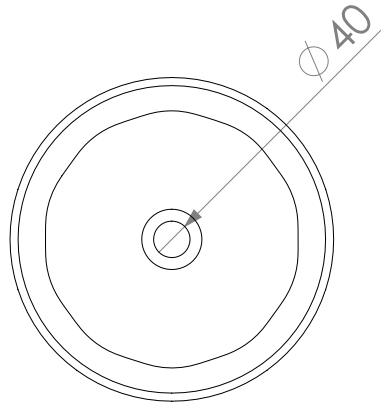

JEE-O bloom basin

Article code: **SWMBAS82**
● White DADOquartz

Material: DADOquartz - Scratch & abrasion resistant

Waste diameter: 45 mm

Dimensions: L 40 x W 40 x H 45 cm
Basin rim: 1 cm
Net weight: 12 kg

Note: cast products are subject to size variation of +/-5 %

Dimension package: L 49 x W 49 x H 49 cm
Package weight: 3 kg

UV stability: 6 / BSEN438

25 year warranty - The general conditions can be found on our website: www.jee-o.com/downloads