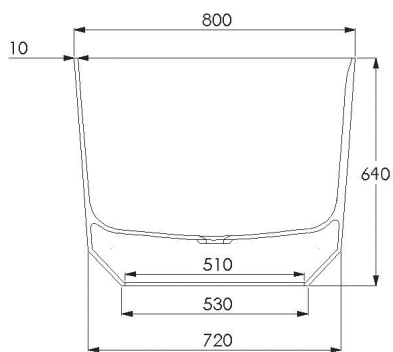

JEE-O bloom bath

Article code:

SBM074

● White DADOquartz

Material:

DADOquartz - Scratch & abrasion resistant

Overflow:

with integrated overflow

Waste diameter:

50 mm

Dimensions:

L 165 x W 80 x H 64 cm

Bathtub rim:

1 cm

Net weight:

103 kg

Water capacity:

430 L

Note: cast products are subject to size variation of +/- 5 %

Dimension package:

L 170 x W 85 x H 79 cm

Package weight:

50 kg

UV stability:

6 / BSEN438

25 year warranty - The general conditions can be found on our website: www.jee-o.com/downloads

HS code:

68109900

European Standard:

NEN-EN 14516-2015