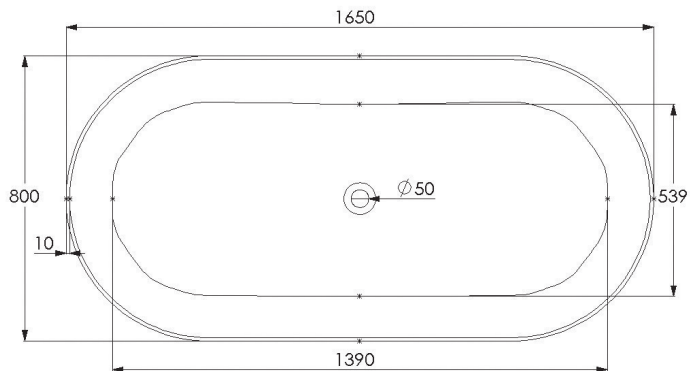

JEE-O bloom bath

Article code:

SBM074

● White DADOquartz

Material:

DADOquartz - Scratch & abrasion resistant

Overflow:

with integrated overflow

Waste diameter:

50 mm

Dimensions:

L 165 x W 80 x H 64 cm

Bathtub rim:

1 cm

Net weight:

103 kg

Water capacity:

430 L

Note: cast products are subject to size variation of +/- 5 %

Dimension package:

L 170 x W 85 x H 79 cm

Package weight:

50 kg

UV stability:

6 / BSEN438

25 year warranty - The general conditions can be found on our website: www.jee-o.com/downloads

HS code:

68109900

European Standard:

NEN-EN 14516-2015