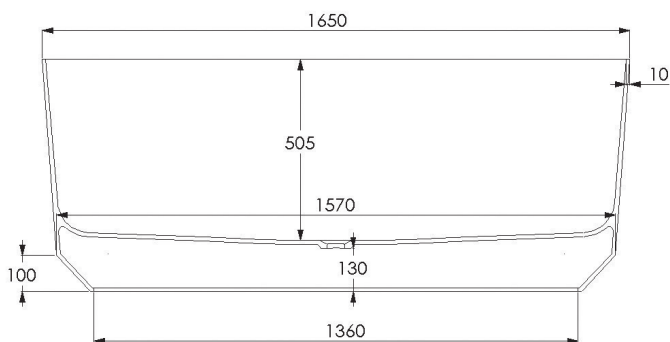

JEE-O bloom bath

Article code:

SBM074

● White DADOquartz

Material:

DADOquartz - Scratch & abrasion resistant

Overflow:

with integrated overflow

Waste diameter:

50 mm

Dimensions:

L 165 x W 80 x H 64 cm

Bathtub rim:

1 cm

Net weight:

103 kg

Water capacity:

430 L

Note: cast products are subject to size variation of +/- 5 %

Dimension package:

L 170 x W 85 x H 79 cm

Package weight:

50 kg

UV stability:

6 / BSEN438

25 year warranty - The general conditions can be found on our website: www.jee-o.com/downloads

HS code:

68109900

European Standard:

NEN-EN 14516-2015