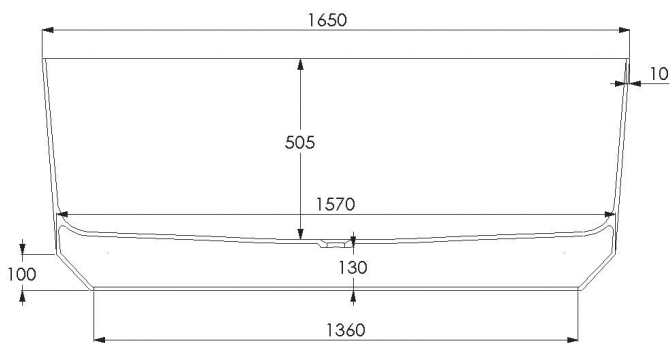

# JEE-O bloom bath

Article code:

- SBM074
- White DADOquartz
- SBM074 - black
- Outside - black
- SBM074 - terra pink
- Outside - terra pink
- SBM074 - silver
- Outside - silver
- SBM074 - bronze
- Outside - bronze
- SBM074 - gold
- Outside - gold
- SBM074 - dark steel
- Outside - dark steel

Material: DADOquartz - Scratch & abrasion resistant  
 Coating: Spray painted matt  
 Overflow: with integrated overflow  
 Waste diameter: 50 mm

Dimensions: L 165 x W 80 x H 64 cm  
 Bathtub rim: 1 cm  
 Net weight: 103 kg  
 Water capacity: 430 L

Note: cast products are subject to size variation of +/- 5 %

Dimension package: L 170 x W 85 x H 79 cm  
 Package weight: 50 kg

UV stability: 6 / BSEN438

25 year warranty - The general conditions can be found on our website: [www.jee-o.com/downloads](http://www.jee-o.com/downloads)