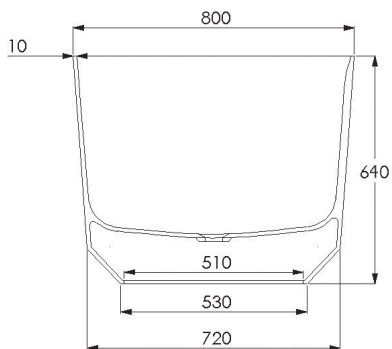

JEE-O bloom bath

Article code:

- SBM074
- White DADOquartz
- SBM074 - black
- Outside - black
- SBM074 - terra pink
- Outside - terra pink
- SBM074 - silver
- Outside - silver
- SBM074 - bronze
- Outside - bronze
- SBM074 - gold
- Outside - gold
- SBM074 - dark steel
- Outside - dark steel

Material: DADOquartz - Scratch & abrasion resistant
Coating: Spray painted matt
Overflow: with integrated overflow
Waste diameter: 50 mm

Dimensions: L 165 x W 80 x H 64 cm
Bathtub rim: 1 cm
Net weight: 103 kg
Water capacity: 430 L

Note: cast products are subject to size variation of +/- 5 %

Dimension package: L 170 x W 85 x H 79 cm
Package weight: 50 kg

UV stability: 6 / BSEN438

25 year warranty - The general conditions can be found on our website: www.jee-o.com/downloads

HS code: 68109900
European Standard: NEN-EN 14516-2015