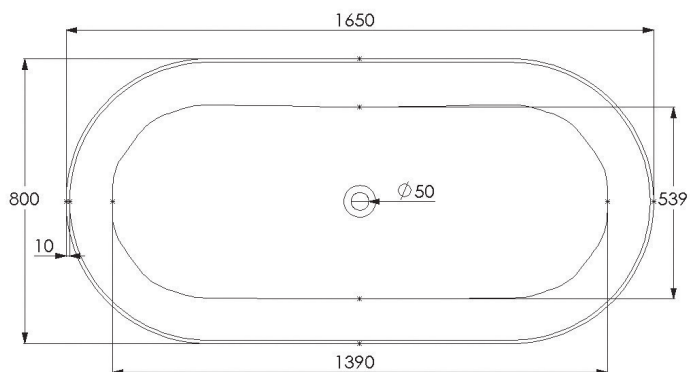

# JEE-O bloom bath

Article code:

- SBM074
- White DADOquartz
- SBM074 - black
- Outside - black
- SBM074 - terra pink
- Outside - terra pink
- SBM074 - silver
- Outside - silver
- SBM074 - bronze
- Outside - bronze
- SBM074 - gold
- Outside - gold
- SBM074 - dark steel
- Outside - dark steel

Material: DADOquartz - Scratch & abrasion resistant  
 Coating: Spray painted matt  
 Overflow: with integrated overflow  
 Waste diameter: 50 mm

Dimensions: L 165 x W 80 x H 64 cm  
 Bathtub rim: 1 cm  
 Net weight: 103 kg  
 Water capacity: 430 L

Note: cast products are subject to size variation of +/- 5 %

Dimension package: L 170 x W 85 x H 79 cm  
 Package weight: 50 kg

UV stability: 6 / BSEN438

25 year warranty - The general conditions can be found on our website: [www.jee-o.com/downloads](http://www.jee-o.com/downloads)