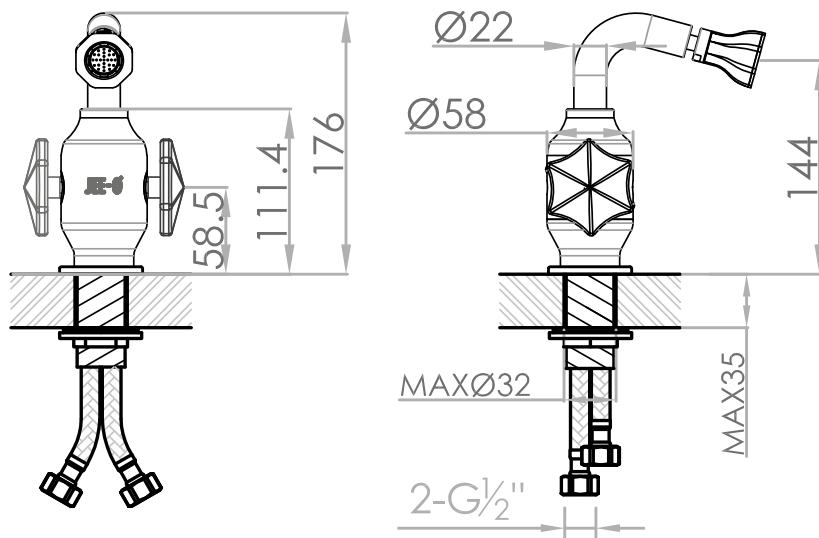

JEE-O bloom bidet mixer

Article code:	600-4106	Connection:	2 x G 1/2" (Ø15mm / 0.6") nylon ^(out) /epdm ⁽ⁱⁿ⁾ flexhose with brass swivel British Standard Pipe (BSP)
Material:	PVD coated gun metal Stainless Steel r304	Thread:	
Cleaning instructions:	download JEE-O shower and taps manual on our website: www.jee-o.com	Dimension package:	L 45 x W 27 x H 14 cm
Cartridges:	JEE-O ceramic valve HOT & valve COLD (set of 2) item code 005-0404	Total weight:	1.93 kg
Flow at water of 38°C:	9L p/m at 3Bar pressure	Package weight:	0.55 kg
Pressure:	Recommended working pressure 3Bar	Placing on a water-tight floor	
		2 year warranty	