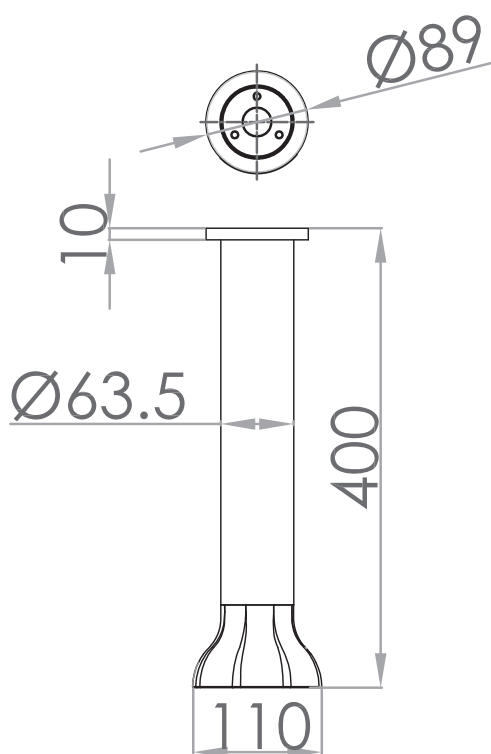

JEE-O bloom ceiling shower

Article code: 600-6806
Material: PVD coated gun metal
Stainless Steel r304
Cleaning instructions: download JEE-O shower and taps manual on our website: www.jee-o.com
Flow at water of 38°C / 100,4°F: 13L p/m at 3bar pressure

Connection: G ½" (ø15mm / 0.6")
Thread: British Standard Pipe (BSP)
Dimension package: L 47 x W 18 x H 19 cm
Total weight: 2.29 kg
Package weight: 0.414 kg

2 year warranty