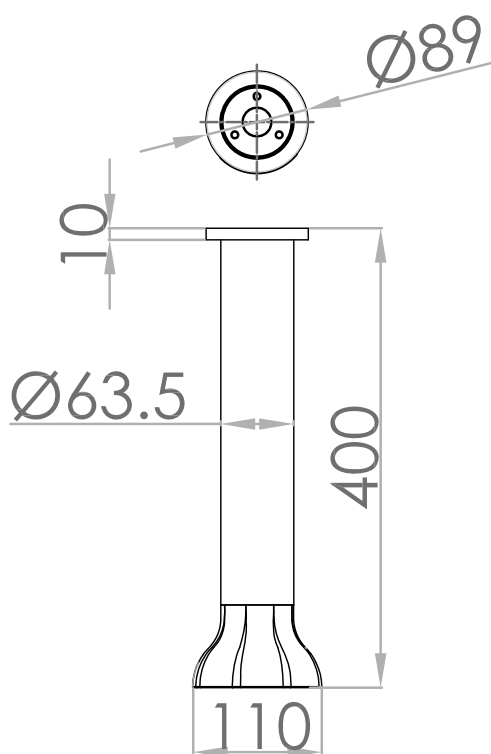

JEE-O bloom ceiling shower

Article code:	600-6806	Connection:	G ½" (ø15mm / 0.6")
Material:	● PVD coated gun metal Stainless Steel r304	Thread:	British Standard Pipe (BSP)
Cleaning instructions:	download JEE-O shower and taps manual on our website: www.jee-o.com	Dimension package:	L 47 x W 18 x H 19 cm
Flow at water of 38°C:	13L p/m at 3Bar pressure	Total weight:	2.29 kg
Pressure:	Recommended working pressure 3Bar	Package weight:	0.414 kg
		2 year warranty	