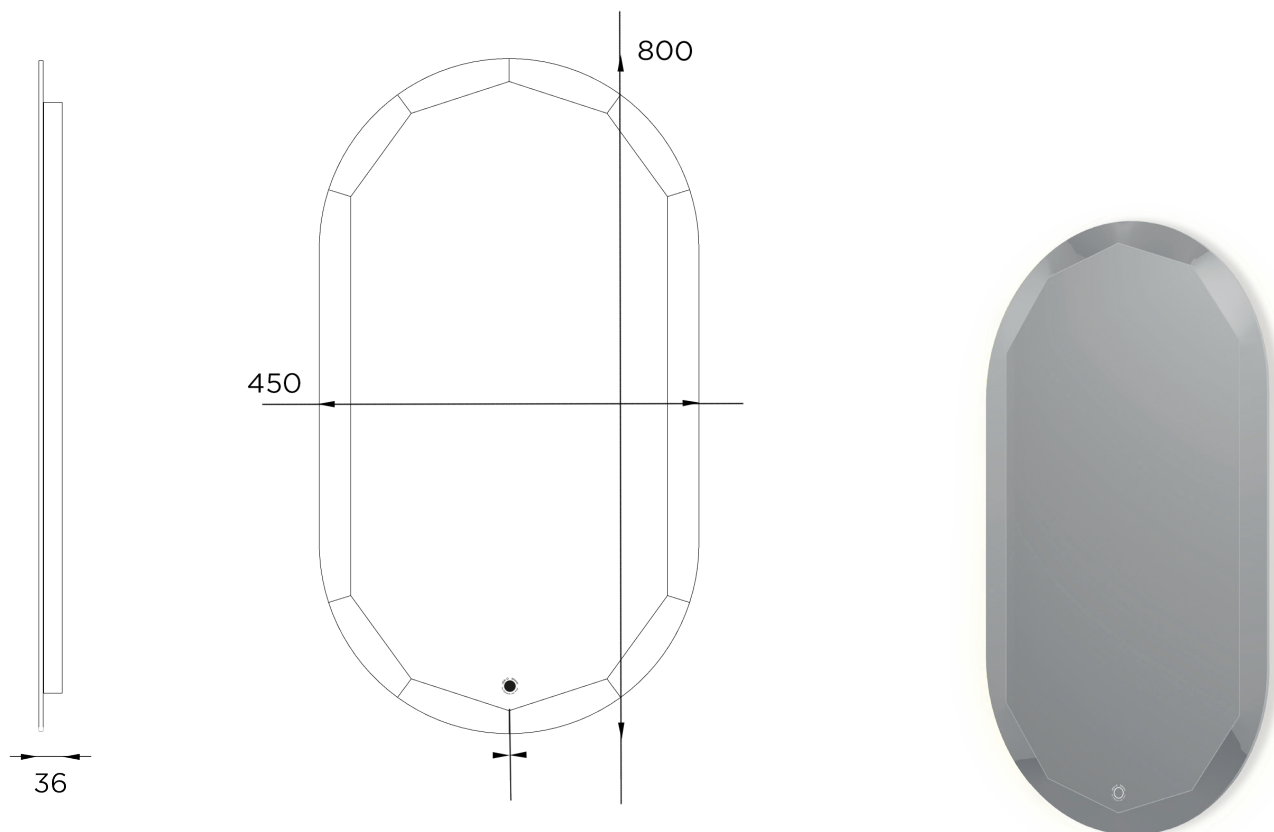

JEE-O bloom mirror 45

Article code:	601-0317	Dimension package:	L 95 x W 81 x H 7 cm
Material:	European mirror glass (6mm) and aluminum frame	Total weight:	7.5 kg
Cleaning instructions:	download JEE-O shower and taps manual on our website: www.jee-o.com	Package weight:	1.6 kg
Backlight:	4 position LED, 3000K colour temperature		2 year warranty
	1 - 0% = Off		
	2 - 30% = 126 lumen		
	3 - 60% = 252 lumen		
	4 - 100% = 420 lumen		