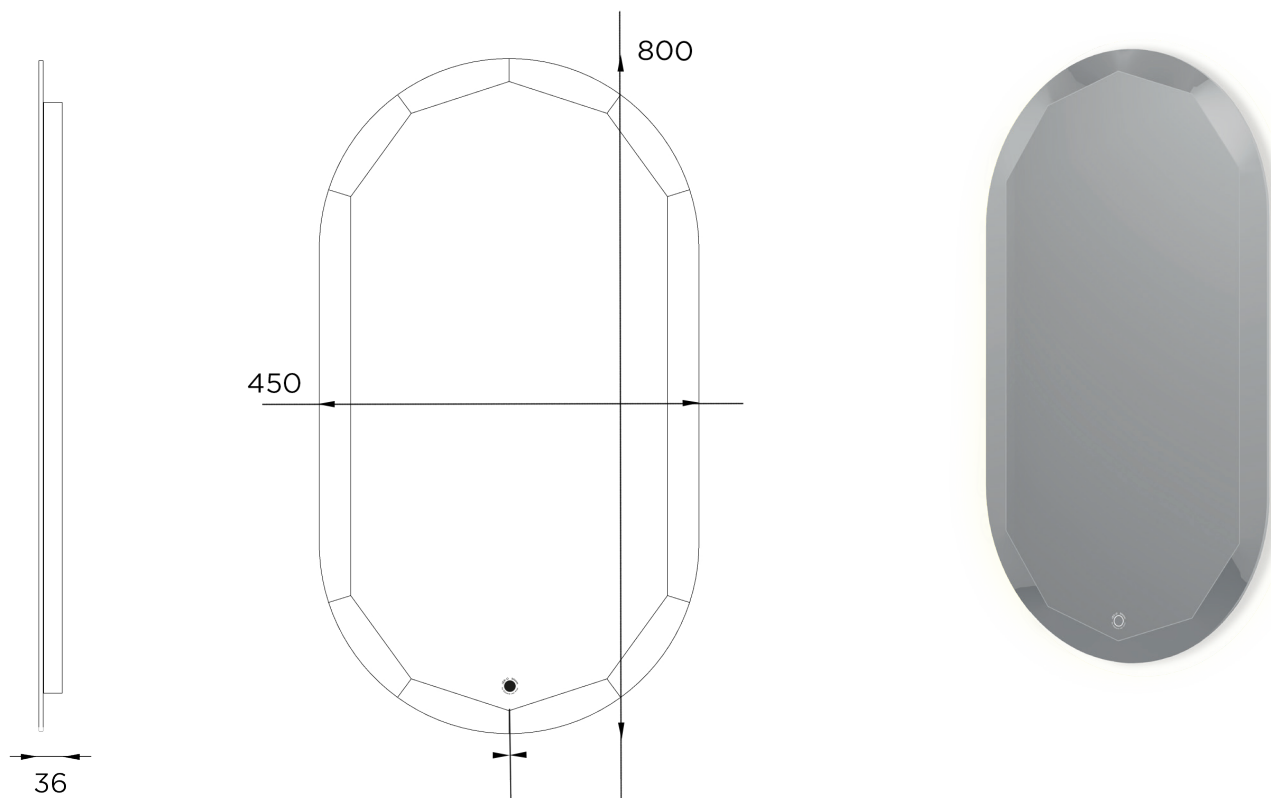

# JEE-O bloom mirror 45 specifications

Article code:

**601-0317**

Dimension package:

L 95 x W 81 x H 7 cm

Total weight:

7.5 kg

Package weight:

1.6 kg

Material:

European mirror glass (6mm) and aluminum frame

2 year warranty

Backlight:

4 position LED, 3000K colour temperature

1 - 0% = Off

2 - 30% = 126 lumen

3 - 60% = 252 lumen

4 - 100% = 420 lumen

Cleaning:

soapwater