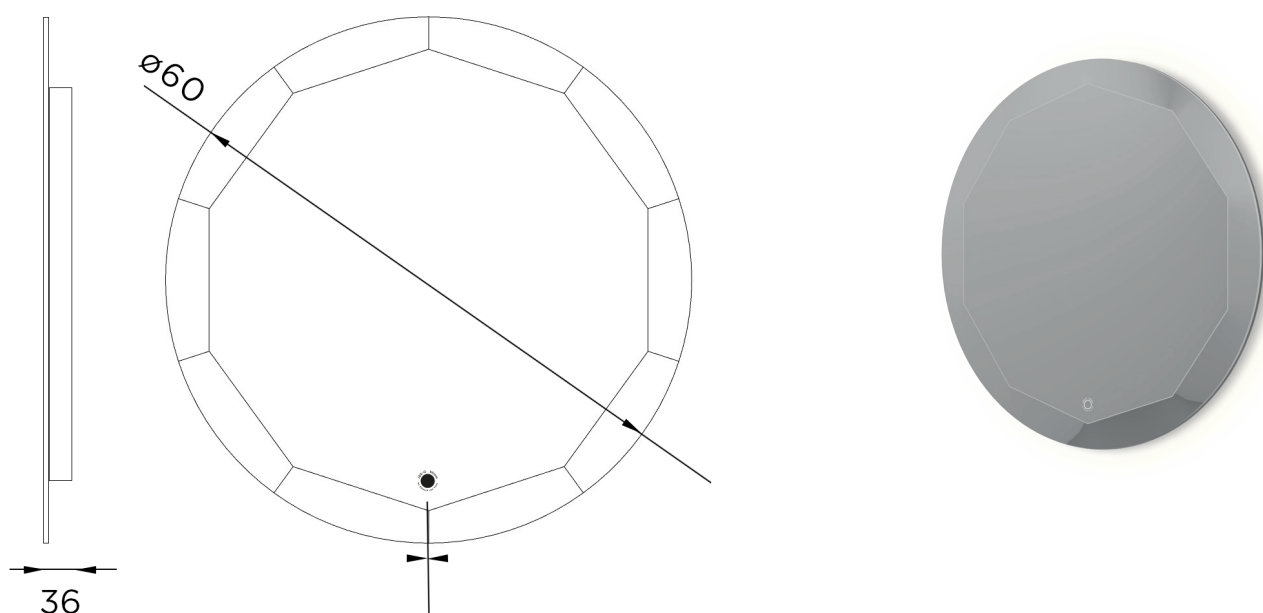

# JEE-O bloom mirror 60 specifications

Article code:	<b>601-0117</b>	Dimension package:	L 94 x W 81 x H 7 cm
Material:	European mirror glass (6mm) and aluminum frame	Total weight:	6.5 kg
Backlight:	4 position LED, 3000K colour temperature 1 - 0% = Off 2 - 30% = 126 lumen 3 - 60% = 252 lumen 4 - 100% = 420 lumen	Package weight:	1.8 kg
Cleaning:	soapwater		2 year warranty