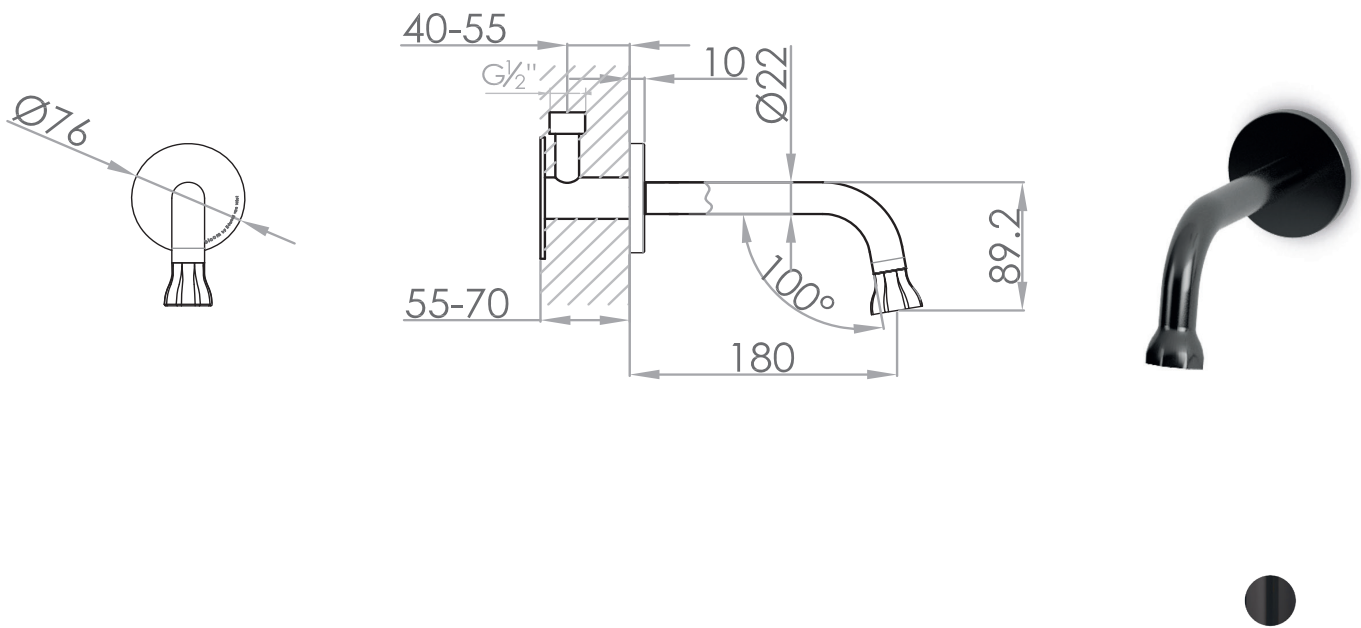

JEE-O bloom spout long

Article code:

600-3906

Material:

● PVD coated gun metal
Stainless Steel r304

Cleaning instructions:

download JEE-O shower and taps manual
on our website: www.jee-o.com

Connection:

G 1/2" (ø15mm / 0.6")

Thread:

British Standard Pipe (BSP)

Dimension package:

Available soon

Total weight:

Available soon

Package weight: