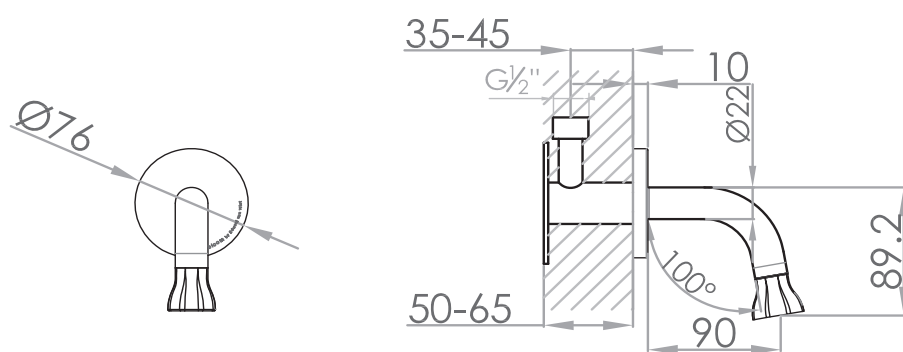

# JEE-O bloom spout short

Article code:	600-3916	Connection:	G 1/2" (Ø15mm / 0.6")
Material:	● PVD coated gun metal	Thread:	British Standard Pipe (BSP)
Cleaning instructions:	Stainless Steel r304	Dimension package:	L 28 x W 20 x H 14 cm
Flow at water of 38°C / 100,4°F:	download JEE-O shower and taps manual on our website: <a href="http://www.jee-o.com">www.jee-o.com</a>	Total weight:	0.758 kg
	12l p/m at 3bar pressure	Package weight:	0.302 kg
		2 year warranty	