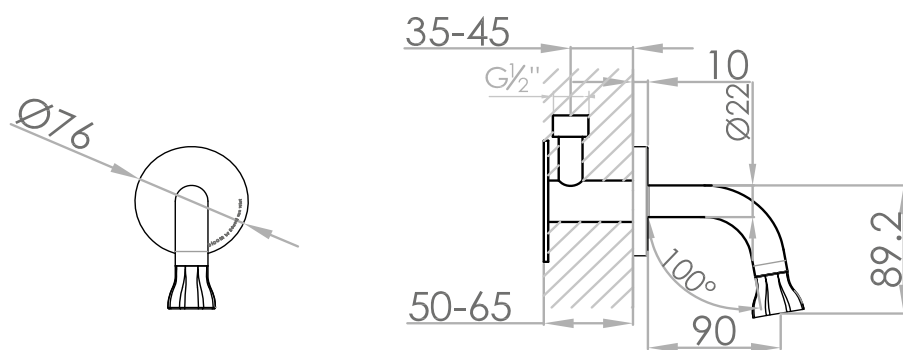

JEE-O bloom spout short

Article code:	600-3916	Connection:	G 1/2" (Ø15mm / 0.6")
Material:	● PVD coated gun metal	Thread:	British Standard Pipe (BSP)
Cleaning instructions:	Stainless Steel r304	Dimension package:	L 28 x W 20 x H 14 cm
Flow at water of 38°C:	download JEE-O shower and taps manual on our website: www.jee-o.com	Total weight:	0.758 kg
Pressure:	12l p/m at 3Bar pressure	Package weight:	0.302 kg
	Recommended working pressure 3Bar	2 year warranty	