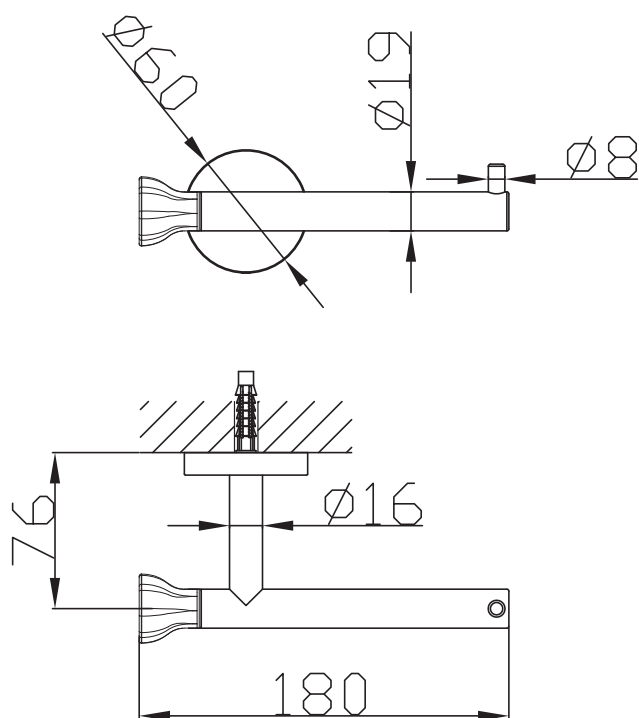

# JEE-O bloom toilet roll holder

Article code:

601-0016

Material:

● PVD coated gun metal  
Stainless Steel r304

Cleaning instructions:

download JEE-O shower and taps manual  
on our website: [www.jee-o.com](http://www.jee-o.com)

Dimension package:

L 16 x B 11 x H 8 cm

Total weight:

0.31 kg

Package weight:

0.06 kg

2 year warranty