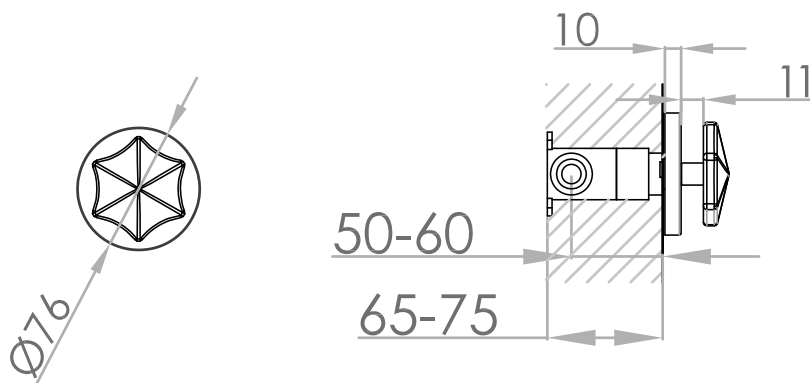

JEE-O bloom valve

Article code:	600-2106 - cold	Connection:	2 x G 1/2" (ø15mm / 0.6")
	● PVD coated gun metal	Thread:	British Standard Pipe (BSP)
Article code:	600-2116 - hot	Dimension package:	L 28 x W 19 x H 14 cm
	● PVD coated gun metal	Total weight:	0.82 kg
Material:	Stainless Steel r304	Package weight:	0.42 kg
Cleaning instructions:	download JEE-O shower and taps manual on our website: www.jee-o.com		
Cartridges:	JEE-O ceramic valve HOT & valve COLD (set of 2) item code 005-0405	2 year warranty	
Flow at water of 38°C:	12l p/m at 3Bar pressure		
Pressure:	Recommended working pressure 3Bar		