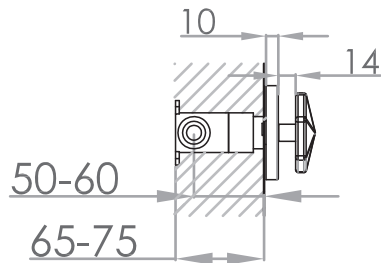

# JEE-O bloom wall basin mixer

Article code:	<b>600-1506</b>	Connection:	5 x G 1/2" (ø15mm / 0.6")
Material:	● PVD coating gun metal	Thread:	British Standard Pipe (BSP)
Cleaning instructions:	Stainless Steel r304	Dimension package:	Available soon
Cartridge:	download JEE-O shower and taps manual on our website: <a href="http://www.jee-o.com">www.jee-o.com</a>	Total weight:	Available soon
Flow at water of 38°C / 100,4°F:	Available soon	Package weight:	Available soon
	Available soon	2 year warranty	