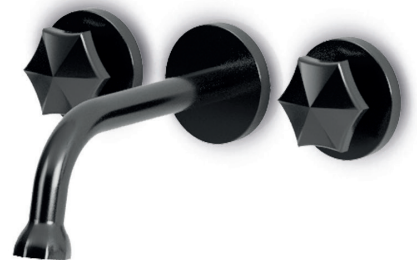

# JEE-O bloom wall basin mixer

Article code:	<b>600-1506</b>	Connection:	5 x G 1/2" (ø15mm / 0.6")
Material:	● PVD coating gun metal	Thread:	British Standard Pipe (BSP)
Cleaning instructions:	Stainless Steel r304	Dimension package:	Available soon
Cartridge:	download JEE-O shower and taps manual on our website: <a href="http://www.jee-o.com">www.jee-o.com</a>	Total weight:	Available soon
Flow at water of 38°C / 100,4°F:	Available soon	Package weight:	Available soon
	Available soon	2 year warranty	