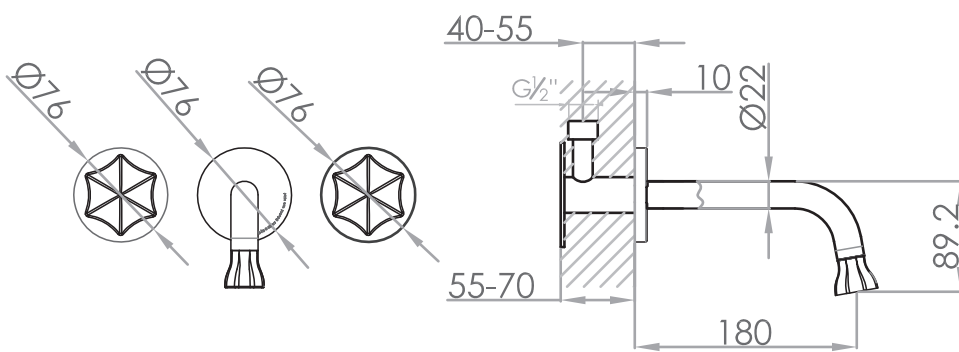

# JEE-O bloom wall basin mixer

Article code:	<b>600-1506</b>	Connection:	5 x G 1/2" (ø15mm / 0.6")
Material:	● PVD coating gun metal	Thread:	British Standard Pipe (BSP)
Cleaning instructions:	Stainless Steel r304	Dimension package:	Available soon
Cartridge:	download JEE-O shower and taps manual on our website: <a href="http://www.jee-o.com">www.jee-o.com</a>	Total weight:	Available soon
Flow at water of 38°C / 100,4°F:	Available soon	Package weight:	Available soon
	Available soon	2 year warranty	