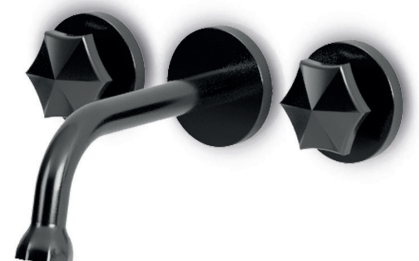

JEE-O bloom wall basin mixer

Article code:	600-1506	Connection:	5 x G 1/2" (ø15mm / 0.6")
Material:	● PVD coating gun metal	Thread:	British Standard Pipe (BSP)
Cleaning instructions:	Stainless Steel r304	Dimension package:	L 44,5 x W 27 x H 13,5 cm
Cartridge:	download JEE-O shower and taps manual on our website: www.jee-o.com	Total weight:	2,4 kg
Flow at water of 38°C / 100,4°F:	Available soon	Package weight:	0,5 kg
	Available soon	2 year warranty	