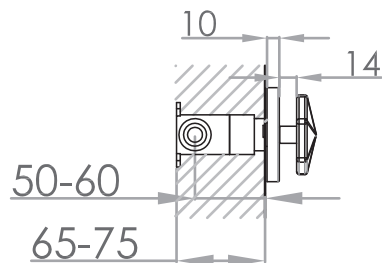

JEE-O bloom wall basin mixer

Article code:	600-1506	Connection:	5 x G 1/2" (ø15mm / 0.6")
Material:	● PVD coating gun metal	Thread:	British Standard Pipe (BSP)
Cleaning instructions:	Stainless Steel r304	Dimension package:	L 44,5 x W 27 x H 13,5 cm
Cartridge:	download JEE-O shower and taps manual on our website: www.jee-o.com	Total weight:	2,4 kg
Flow at water of 38°C / 100,4°F:	Available soon	Package weight:	0,5 kg
	Available soon	2 year warranty	