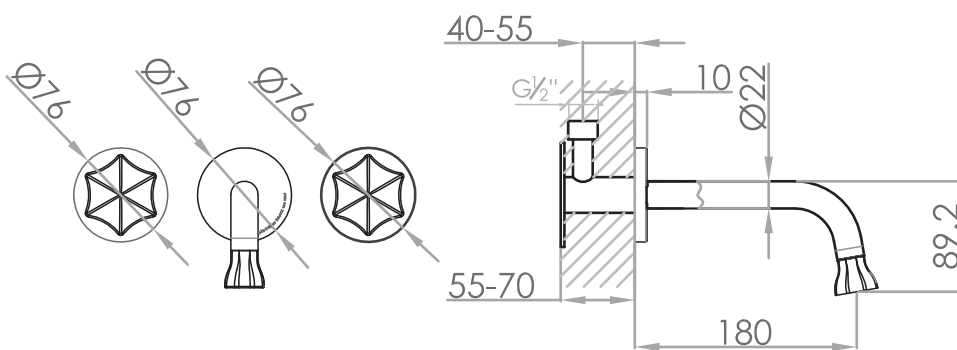

JEE-O bloom wall basin mixer

Article code:	600-1506	Connection:	5 x G 1/2" (ø15mm / 0.6")
Material:	● PVD coating gun metal	Thread:	British Standard Pipe (BSP)
Cleaning instructions:	Stainless Steel r304	Dimension package:	L 44,5 x W 27 x H 13,5 cm
Cartridge:	download JEE-O shower and taps manual on our website: www.jee-o.com	Total weight:	2,4 kg
Flow at water of 38°C / 100,4°F:	Available soon	Package weight:	0,5 kg
	Available soon	2 year warranty	