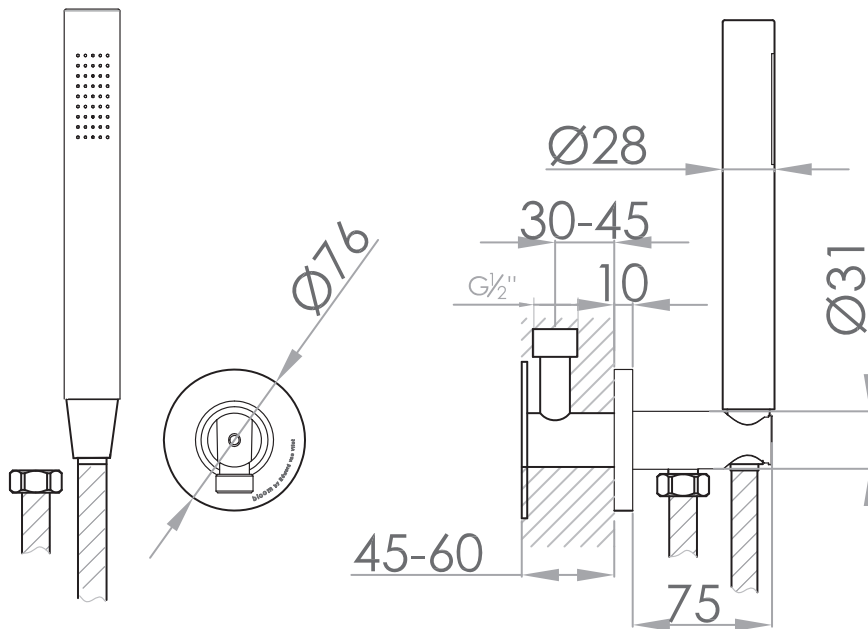

# JEE-O bloom wall hand shower

Article code:

600-6916

Material:

● PVD coated gun metal  
Stainless Steel r304

Cleaning instructions:

download JEE-O shower and taps manual  
on our website: [www.jee-o.com](http://www.jee-o.com)

Flexhose:

150 cm length

Connection:

G 1/2" (ø15mm / 0.6")  
nylon<sup>(out)</sup>/epdm<sup>(in)</sup> flexhose  
with brass swivel  
British Standard Pipe (BSP)

Thread:

Dimension package:  
Total weight:  
Package weight:

L 28 x W 19 x H 14 CM  
1,5 kg  
0,2 kg

2 year warranty

Approvals:

JEE-O bloom wall hand shower specifications | March 2022

Slight variations in the aesthetic appearance of the product, including the color, may occur after exposure to external influences such as sunlight, pollution or harmful chemicals