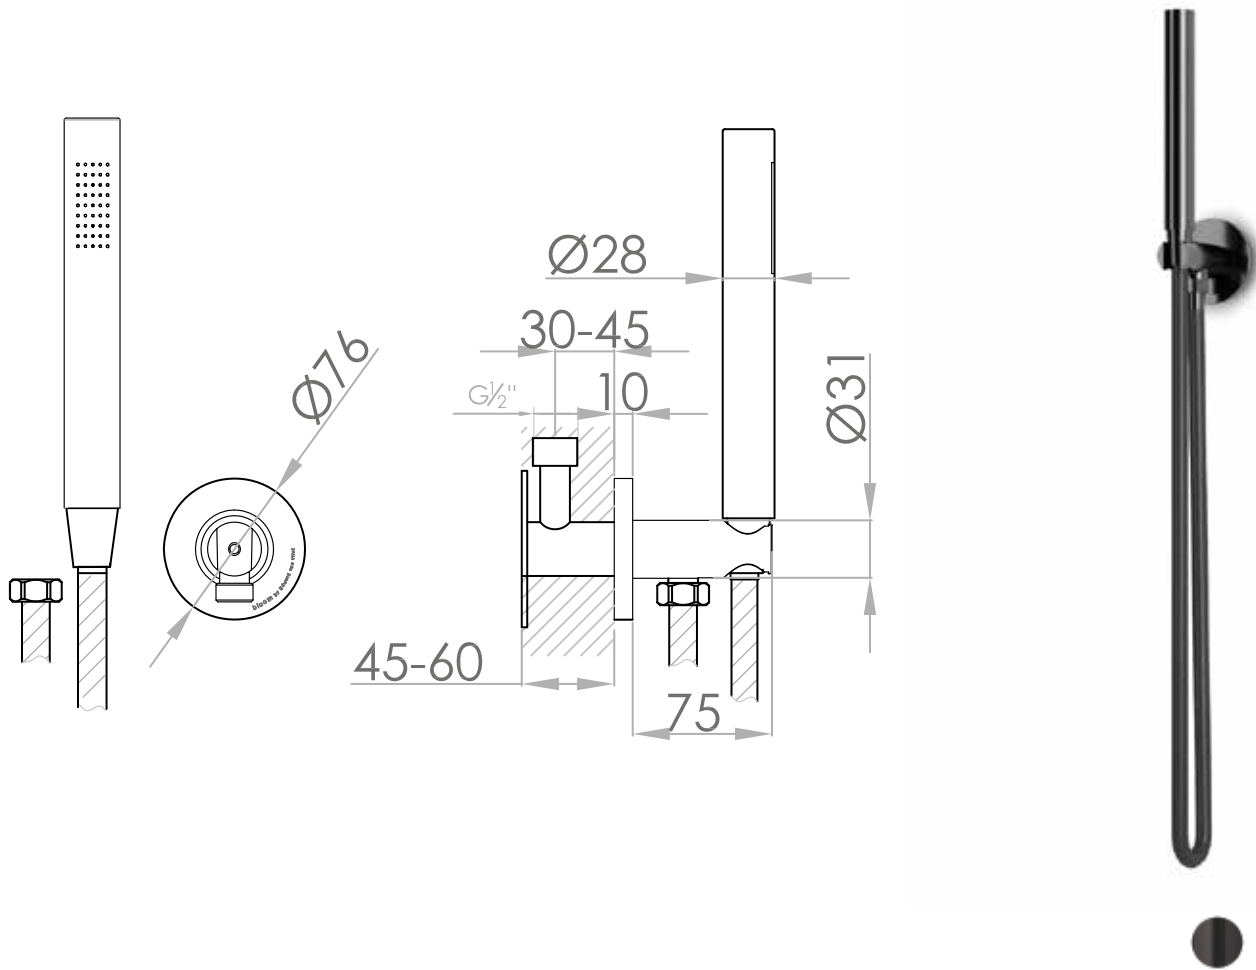

JEE-O bloom wall hand shower

Article code:

600-6916

Material:

● PVD coated gun metal
Stainless Steel r304

Cleaning instructions:

download JEE-O shower and taps manual on our website: www.jee-o.com

Pressure:

Recommended working pressure 3Bar

Flexhose:

150 cm length

Connection:

G 1/2" (ø15mm / 0.6")
nylon^(out)/epdm⁽ⁱⁿ⁾ flexhose
with brass swivel
British Standard Pipe (BSP)

Thread:

Dimension package:

L 28 x W 19 x H 14 CM

Total weight:

1,5 kg

Package weight:

0,2 kg

2 year warranty

Approvals:

JEE-O bloom wall hand shower specifications | September 2023

Slight variations in the aesthetic appearance of the product, including the color, may occur after exposure to external influences such as sunlight, pollution or harmful chemicals