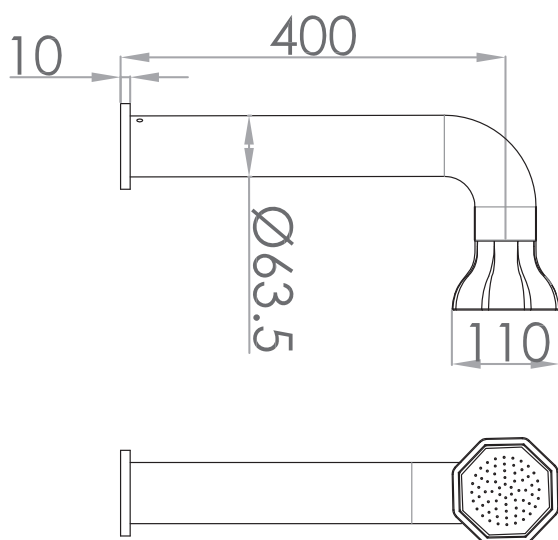

JEE-O bloom wall shower specifications

Article code:	600-6906	Connection:	G ½" (Ø15mm / 0.6")
Material:	● PVD coated gun metal Stainless Steel r304	Thread:	British Standard Pipe (BSP)
Cleaning instructions:	download JEE-O shower and taps manual on our website: www.jee-o.com	Dimension package:	L 52 x W 33 x H 19 cm
Flow at water of 38°C /100,4°F:	13l p/m at 3bar pressure	Total weight:	3.0 kg
		Package weight:	0.726 kg
		2 year warranty	