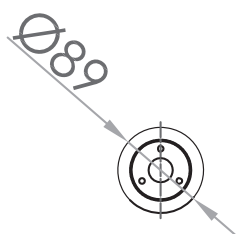

JEE-O bloom wall shower specifications

Article code:	600-6906	Connection:	G ½" (Ø15mm / 0.6")
Material:	● PVD coated gun metal Stainless Steel r304	Thread:	British Standard Pipe (BSP)
Cleaning instructions:	download JEE-O shower and taps manual on our website: www.jee-o.com	Dimension package:	L 52 x W 33 x H 19 cm
Flow at water of 38°C /100,4°F:	13l p/m at 3bar pressure	Total weight:	3.0 kg
		Package weight:	0.726 kg
		2 year warranty	