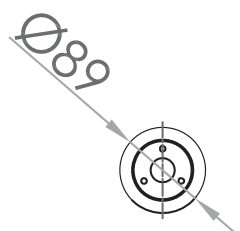

# JEE-O bloom wall shower

Article code: 600-6906  
Material: PVD coated gun metal  
Stainless Steel r304  
Cleaning instructions: download JEE-O shower and taps manual on our website: [www.jee-o.com](http://www.jee-o.com)  
Flow at water of 38°C / 100,4°F: 13l p/m at 3bar pressure

Connection: G ½" (Ø15mm / 0.6")  
Thread: British Standard Pipe (BSP)  
Dimension package: L 52 x W 33 x H 19 cm  
Total weight: 3.0 kg  
Package weight: 0.726 kg

2 year warranty