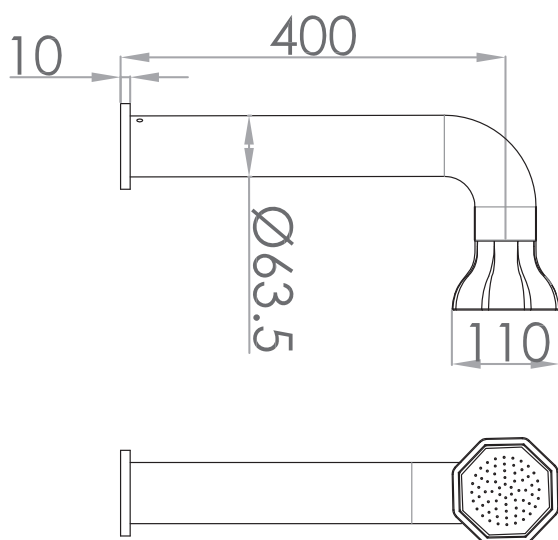

# JEE-O bloom wall shower

Article code: 600-6906  
Material: PVD coated gun metal  
Stainless Steel r304  
Cleaning instructions: download JEE-O shower and taps manual on our website: [www.jee-o.com](http://www.jee-o.com)  
Flow at water of 38°C / 100,4°F: 13l p/m at 3bar pressure

Connection: G ½" (Ø15mm / 0.6")  
Thread: British Standard Pipe (BSP)  
Dimension package: L 52 x W 33 x H 19 cm  
Total weight: 3.0 kg  
Package weight: 0.726 kg

2 year warranty