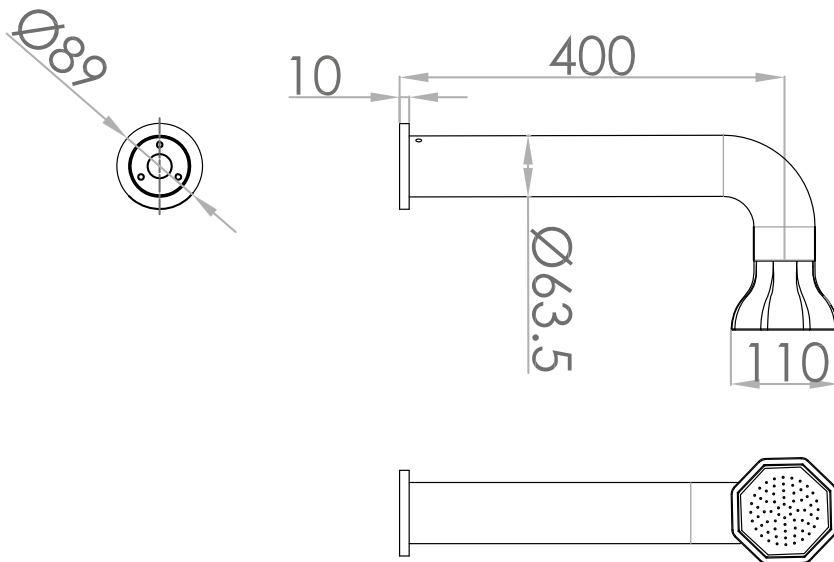

JEE-O bloom wall shower

Article code:	600-6906	Connection:	G ½" (Ø15mm / 0.6")
Material:	● PVD coated gun metal Stainless Steel r304	Thread:	British Standard Pipe (BSP)
Cleaning instructions:	download JEE-O shower and taps manual on our website: www.jee-o.com	Dimension package:	L 52 x W 33 x H 19 cm
Flow at water of 38°C:	13l p/m at 3Bar pressure	Total weight:	3.0 kg
Pressure:	Recommended working pressure 3Bar	Package weight:	0.726 kg
		2 year warranty	