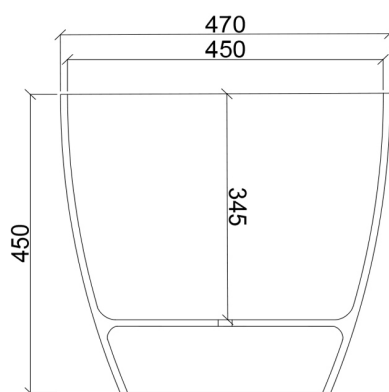

JEE-O blue basin specifications

Article code:

SWMBAS67

● White DADOquartz

Material:

DADOquartz - Scratch & abrasion resistant

Waste diameter:

40mm

Dimensions:

L 47 x W 47 x H 45 cm

Basin rim:

1cm

Net weight:

19kg

Note: cast products are subject to size variation of +/-5 %

Dimension package:

L 49 x W 49 x H 49 cm

Package weight:

1kg

UV stability:

6 / BSEN438

25 year warranty - The general conditions can be found on our website: www.jee-o.com/downloads

HS code:

68109900