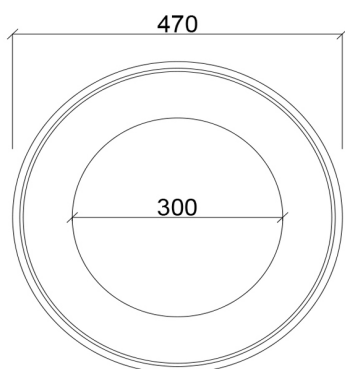

JEE-O blue basin specifications

Article code:

SWMBAS67

● White DADOquartz

Material:

DADOquartz - Scratch & abrasion resistant

Waste diameter:

40mm

Dimensions:

L 47 x W 47 x H 45 cm

Basin rim:

1cm

Net weight:

19kg

Note: cast products are subject to size variation of +/-5 %

Dimension package:

L 49 x W 49 x H 49 cm

Package weight:

1kg

UV stability:

6 / BSEN438

25 year warranty - The general conditions can be found on our website: www.jee-o.com/downloads

HS code:

68109900