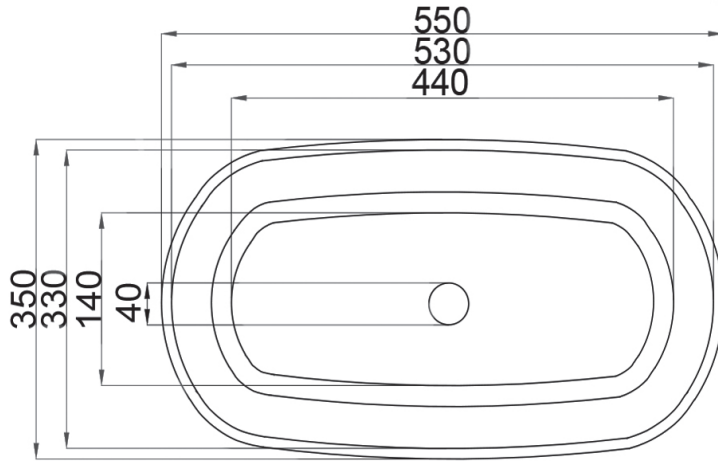

JEE-O dubai basin

Article code:

SWMBAS61

● White DADOquartz

SWMBAS61 - black RAL 9005

● Spray painted outside matt

Material:

DADOquartz - Scratch & abrasion resistant

Coating:

Spray painted matt

Waste diameter:

40mm

Dimensions:

L 55 x W 35 x H 12,5 cm

Basin rim:

1 cm

Net weight:

8kg

Note: cast products are subject to size variation of +/- 5 %

Dimension package:

L 60 x W 40 x H 14 cm

Package weight:

0,3kg

UV stability:

6 / BSEN438

25 year warranty - The general conditions can be found on our website: www.jee-o.com/downloads

HS code:

68109900

European Standard:

NEN-EN 14688-2015