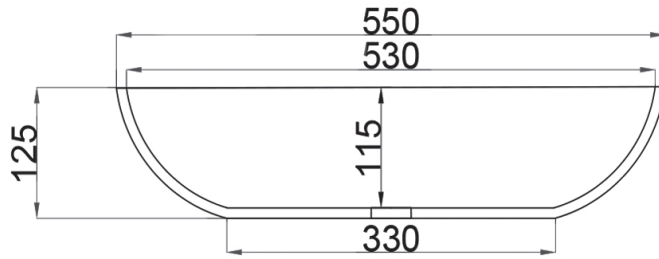

JEE-O dubai basin

Article code:

SWMBAS61

● White DADOquartz

SWMBAS61 - black RAL 9005

● Spray painted outside matt

Material:

DADOquartz - Scratch & abrasion resistant

Coating:

Spray painted matt

Waste diameter:

40mm

Dimensions:

L 55 x W 35 x H 12,5 cm

Basin rim:

1 cm

Net weight:

8kg

Note: cast products are subject to size variation of +/- 5 %

Dimension package:

L 60 x W 40 x H 14 cm

Package weight:

0,3kg

UV stability:

6 / BSEN438

25 year warranty - The general conditions can be found on our website: www.jee-o.com/downloads

HS code:

68109900

European Standard:

NEN-EN 14688-2015