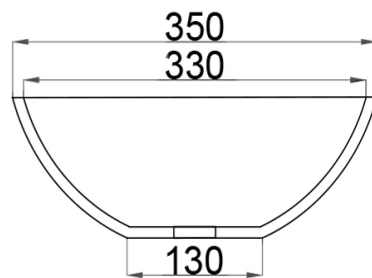

JEE-O dubai basin

Article code:

SWMBAS61

● White DADOquartz

SWMBAS61 - black RAL 9005

● Spray painted outside matt

Material:

DADOquartz - Scratch & abrasion resistant

Coating:

Spray painted matt

Waste diameter:

40mm

Dimensions:

L 55 x W 35 x H 12,5 cm

Basin rim:

1 cm

Net weight:

8kg

Note: cast products are subject to size variation of +/- 5 %

Dimension package:

L 60 x W 40 x H 14 cm

Package weight:

0,3kg

UV stability:

6 / BSEN438

25 year warranty - The general conditions can be found on our website: www.jee-o.com/downloads

HS code:

68109900

European Standard:

NEN-EN 14688-2015