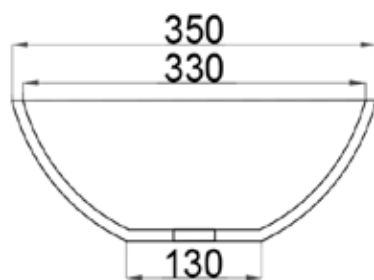

JEE-O dubai basin

Article code:

SWMBAS61

● White DADOquartz

Material:

DADOquartz - Scratch & abrasion resistant

Waste diameter:

40mm

Dimensions:

L 55 x W 35 x H 12,5 cm

Basin rim:

1 cm

Net weight:

8kg

Note: cast products are subject to size variation of +/- 5 %

Dimension package:

L 60 x W 40 x H 14 cm

Package weight:

0,3kg

UV stability:

6 / BSEN438

25 year warranty - The general conditions can be found on our website: www.jee-o.com/downloads

HS code:

68109900