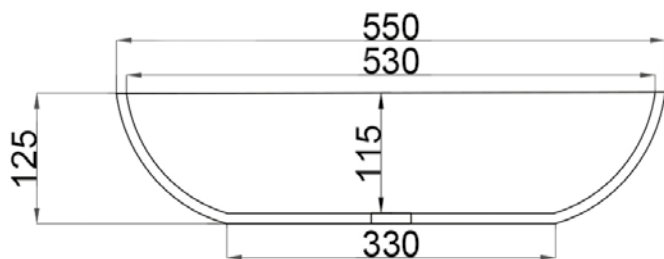

JEE-O dubai basin

Article code:

SWMBAS61

● White DADOquartz

Material:

DADOquartz - Scratch & abrasion resistant

Waste diameter:

40mm

Dimensions:

L 55 x W 35 x H 12,5 cm

Basin rim:

1 cm

Net weight:

8kg

Note: cast products are subject to size variation of +/- 5 %

Dimension package:

L 60 x W 40 x H 14 cm

Package weight:

0,3kg

UV stability:

6 / BSEN438

25 year warranty - The general conditions can be found on our website: www.jee-o.com/downloads

HS code:

68109900