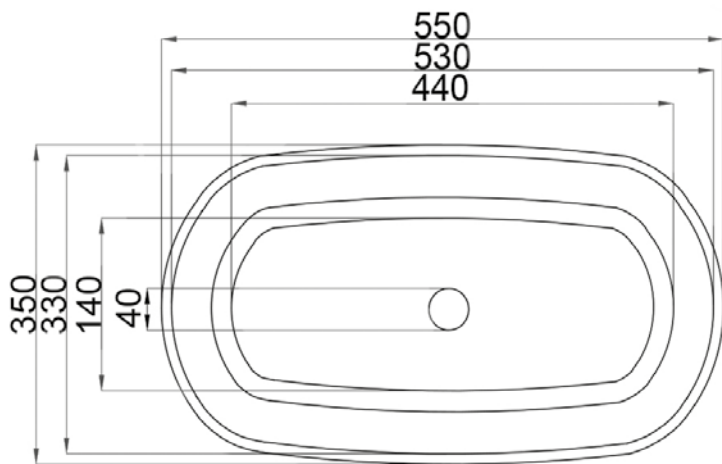

JEE-O dubai basin

Article code:

SWMBAS61

● White DADOquartz

Material:

DADOquartz - Scratch & abrasion resistant

Waste diameter:

40mm

Dimensions:

L 55 x W 35 x H 12,5 cm

Basin rim:

1 cm

Net weight:

8kg

Note: cast products are subject to size variation of +/- 5 %

Dimension package:

L 60 x W 40 x H 14 cm

Package weight:

0,3kg

UV stability:

6 / BSEN438

25 year warranty - The general conditions can be found on our website: www.jee-o.com/downloads

HS code:

68109900