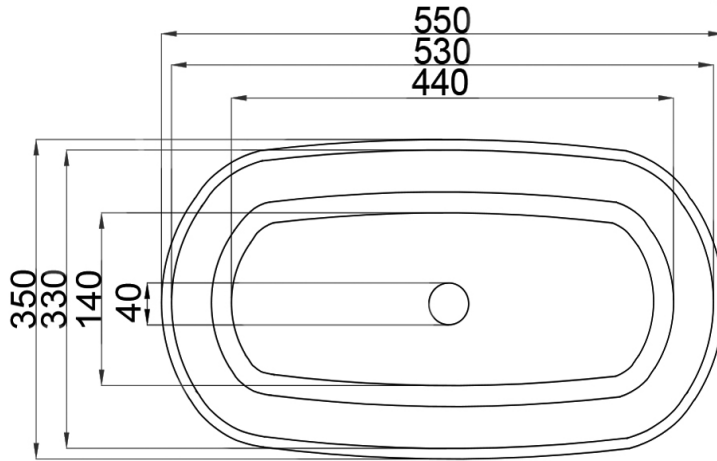

JEE-O dubai basin specifications

Article code:

SWMBAS61

● White DADOquartz

SWMBAS61 - black RAL 9005

● Spray painted matt outside

Material:
Coating:

DADOquartz - Scratch & abrasion resistant
Spray painted matt outside

Waste diameter:

40mm

Dimensions:

L 55 x W 35 x H 12,5 cm

Basin rim:

1 cm

Net weight:

8kg

Note: cast products are subject to size variation of +/- 5 %

Dimension package:

L 60 x W 40 x H 14 cm

Package weight:

0,3kg

UV stability:

6 / BSEN438

25 year warranty