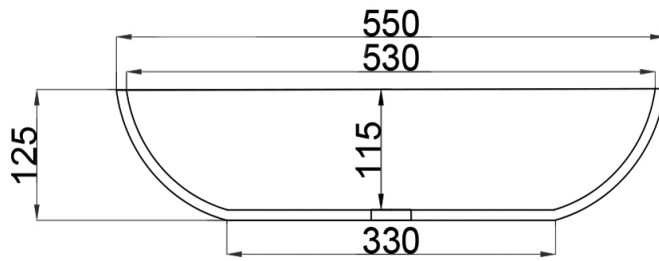

JEE-O dubai basin specifications

Article code:

SWMBAS61

● White DADOquartz

SWMBAS61 - black RAL 9005

● Spray painted matt outside

Material:
Coating:

DADOquartz - Scratch & abrasion resistant
Spray painted matt outside

Waste diameter:

40mm

Dimensions:

L 55 x W 35 x H 12,5 cm

Basin rim:

1 cm

Net weight:

8kg

Note: cast products are subject to size variation of +/- 5 %

Dimension package:

L 60 x W 40 x H 14 cm

Package weight:

0,3kg

UV stability:

6 / BSEN438

25 year warranty

HS code:

68109900

European Standard:

NEN-EN 14688-2015