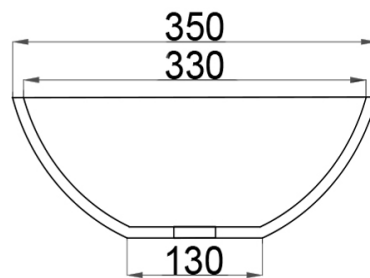

JEE-O dubai basin specifications

Article code:

SWMBAS61

● White DADOquartz

SWMBAS61 - black RAL 9005

● Spray painted matt outside

Material:
Coating:

DADOquartz - Scratch & abrasion resistant
Spray painted matt outside

Waste diameter:

40mm

Dimensions:

L 55 x W 35 x H 12,5 cm

Basin rim:

1 cm

Net weight:

8kg

Note: cast products are subject to size variation of +/- 5 %

Dimension package:

L 60 x W 40 x H 14 cm

Package weight:

0,3kg

UV stability:

6 / BSEN438

25 year warranty

HS code:

68109900

European Standard:

NEN-EN 14688-2015