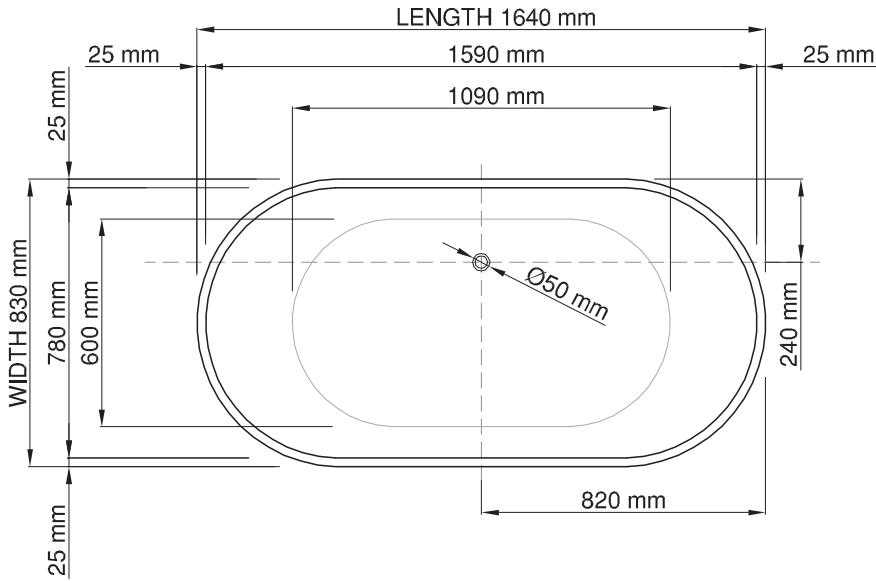

JEE-O dubai bath

Article code: **SBM059**
 ● White DADOquartz

Material: DADOquartz - Scratch & abrasion resistant

Overflow: with integrated overflow

Waste diameter: 50mm

Dimensions: L 164 x W 83 x H 47 cm
 Bathtub rim: 2 cm
 Net weight: 80kg
 Water capacity: 275L

Note: cast products are subject to size variation of +/-5 %

Dimension package: L 185 x W 100 x H 70 cm
 Package weight: 50kg

UV stability: 6 / BSEN438

25 year warranty - The general conditions can be found on our website: www.jee-o.com/downloads