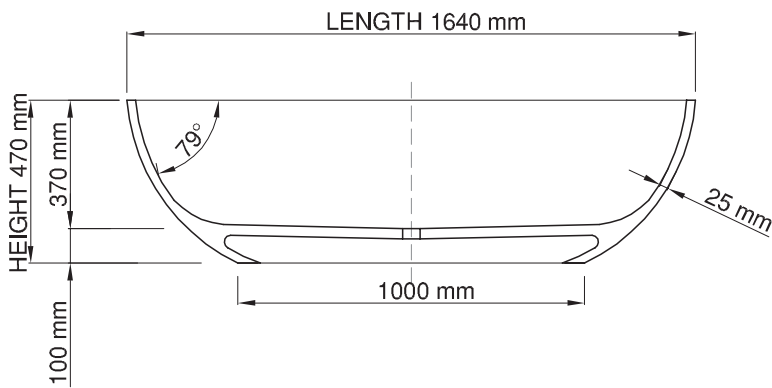

JEE-O dubai bath

Article code: **SBM059**
 ● White DADOquartz

Material: DADOquartz - Scratch & abrasion resistant

Overflow: with integrated overflow

Waste diameter: 50mm

Dimensions: L 164 x W 83 x H 47 cm
 Bathtub rim: 2 cm
 Net weight: 80kg
 Water capacity: 275L

Note: cast products are subject to size variation of +/-5 %

Dimension package: L 185 x W 100 x H 70 cm
 Package weight: 50kg

UV stability: 6 / BSEN438

25 year warranty - The general conditions can be found on our website: www.jee-o.com/downloads