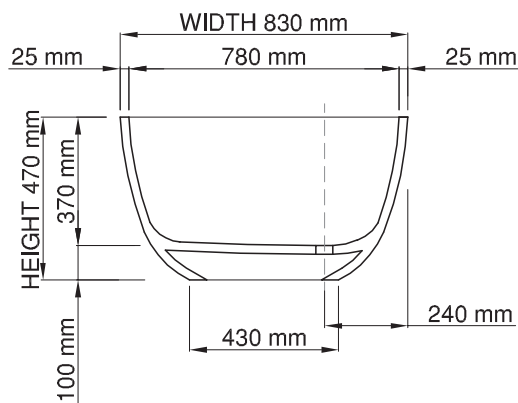

JEE-O dubai bath

Article code: **SBM059**
 ● White DADOquartz

Material: DADOquartz - Scratch & abrasion resistant

Overflow: with integrated overflow

Waste diameter: 50mm

Dimensions: L 164 x W 83 x H 47 cm
 Bathtub rim: 2 cm
 Net weight: 80kg
 Water capacity: 275L

Note: cast products are subject to size variation of +/-5 %

Dimension package: L 185 x W 100 x H 70 cm
 Package weight: 50kg

UV stability: 6 / BSEN438

25 year warranty - The general conditions can be found on our website: www.jee-o.com/downloads