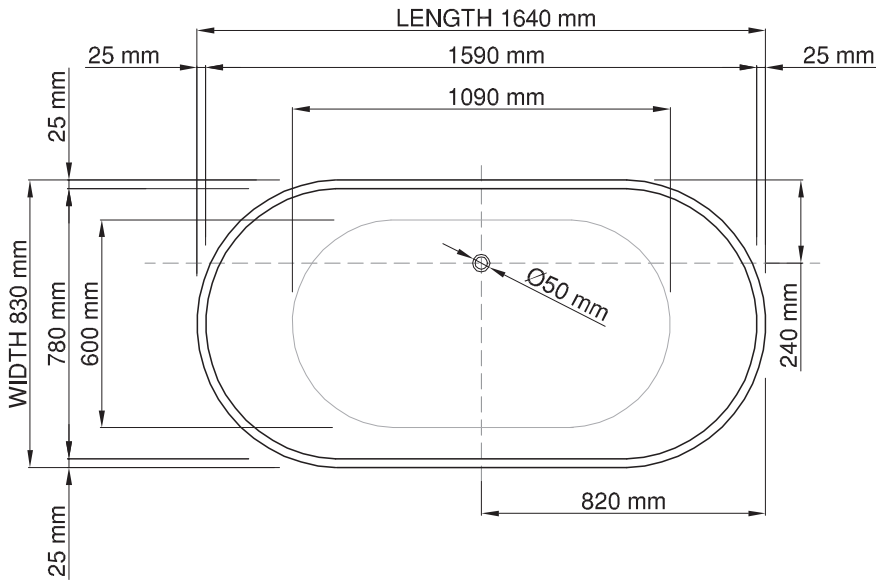

JEE-O dubai bath specifications

Article code:

SBM059

● White DADOquartz

SBM059 - black RAL 9005

● Spray painted matt outside

Material:
Coating:

DADOquartz - Scratch & abrasion resistant
Spray painted matt outside

Overflow:

with integrated overflow

Waste diameter:

50mm

Dimensions:

L 164 x W 83 x H 47 cm

Bathtub rim:

2 cm

Net weight:

80kg

Water capacity:

275L

Note: cast products are subject to size variation of +/- 5 %

Dimension package:

L 179 x W 92 x H 72 cm

Package weight:

50kg

UV stability:

6 / BSEN438

25 year warranty

HS code:

68109900

European Standard:

NEN-EN 14516-2015