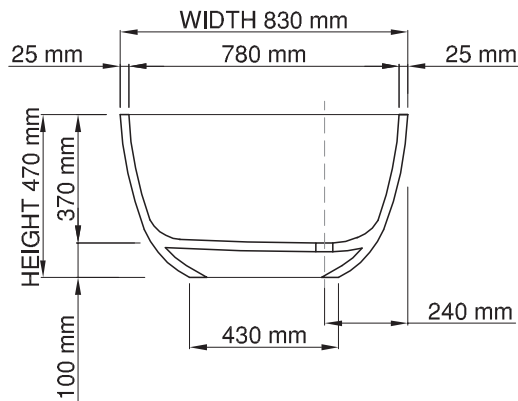

JEE-O dubai bath specifications

Article code:

SBM059

● White DADOquartz

SBM059 - black RAL 9005

● Spray painted matt outside

Material:
Coating:

DADOquartz - Scratch & abrasion resistant
Spray painted matt outside

Overflow:

with integrated overflow

Waste diameter:

50mm

Dimensions:

L 164 x W 83 x H 47 cm

Bathtub rim:

2 cm

Net weight:

80kg

Water capacity:

275L

Note: cast products are subject to size variation of +/- 5 %

Dimension package:

L 179 x W 92 x H 72 cm

Package weight:

50kg

UV stability:

6 / BSEN438

25 year warranty

HS code:

68109900

European Standard:

NEN-EN 14516-2015