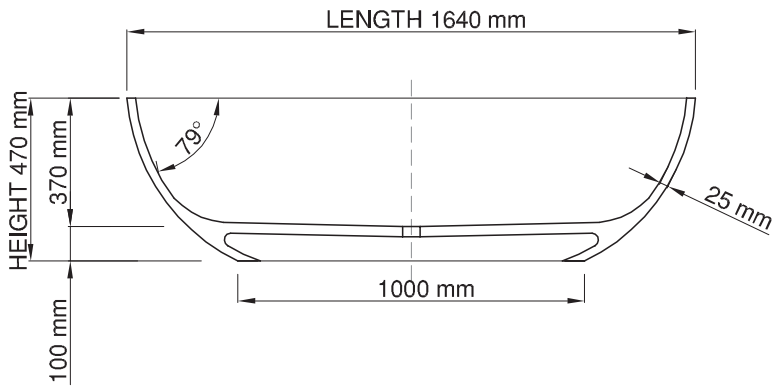

JEE-O dubai bath specifications

Article code:

SBM059

● White DADOquartz

SBM059 - black RAL 9005

● Spray painted matt outside

Material:
Coating:

DADOquartz - Scratch & abrasion resistant
Spray painted matt outside

Overflow:

with integrated overflow

Waste diameter:

50mm

Dimensions:

L 164 x W 83 x H 47 cm

Bathtub rim:

2 cm

Net weight:

80kg

Water capacity:

275L

Note: cast products are subject to size variation of +/- 5 %

Dimension package:

L 179 x W 92 x H 72 cm

Package weight:

50kg

UV stability:

6 / BSEN438

25 year warranty

HS code:

68109900

European Standard:

NEN-EN 14516-2015