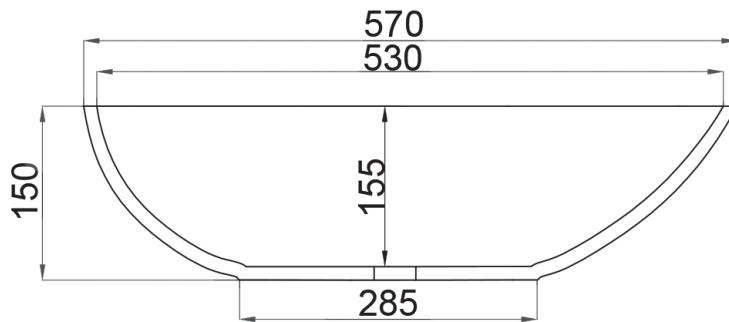

JEE-O elaine basin specifications

Article code:

SWMBAS57

● White DADOquartz

Material:

DADOquartz - Scratch & abrasion resistant

Waste diameter:

40mm

Dimensions:

L 57 x W 38 x H 15 mm

Basin rim:

2 cm

Net weight:

15kg

Note: cast products are subject to size variation of +/-5 %

Dimension package:

L 62 x W 44 x H 21 mm

Package weight:

5kg

UV stability:

6 / BSEN438

25 year warranty - The general conditions can be found on our website: www.jee-o.com/downloads

HS code:

68109900