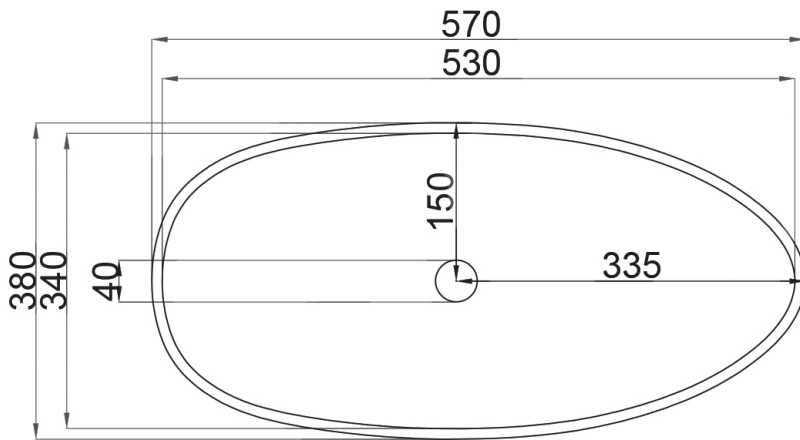

JEE-O elaine basin specifications

Article code:

SWMBAS57

● White DADOquartz

Material:

DADOquartz - Scratch & abrasion resistant

Waste diameter:

40mm

Dimensions:

L 57 x W 38 x H 15 mm

Basin rim:

2 cm

Net weight:

15kg

Note: cast products are subject to size variation of +/-5 %

Dimension package:

L 62 x W 44 x H 21 mm

Package weight:

5kg

UV stability:

6 / BSEN438

25 year warranty - The general conditions can be found on our website: www.jee-o.com/downloads

HS code:

68109900