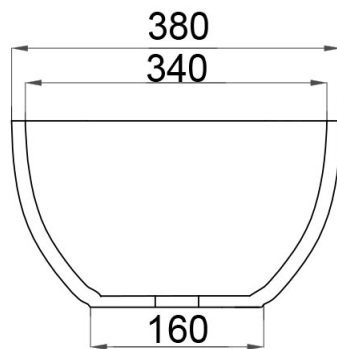

JEE-O elaine basin specifications

Article code:

SWMBAS57

● White DADOquartz

Material:

DADOquartz - Scratch & abrasion resistant

Waste diameter:

40mm

Dimensions:

L 57 x W 38 x H 15 mm

Basin rim:

2 cm

Net weight:

15kg

Note: cast products are subject to size variation of +/-5 %

Dimension package:

L 62 x W 44 x H 21 mm

Package weight:

5kg

UV stability:

6 / BSEN438

25 year warranty - The general conditions can be found on our website: www.jee-o.com/downloads

HS code:

68109900