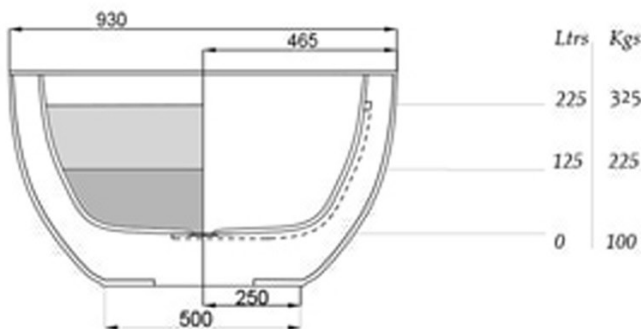

JEE-O elaine bath specifications

Article code: **SBM050**
 ● White DADOquartz

Material: DADOquartz - Scratch & abrasion resistant

Overflow: with integrated overflow

Waste diameter: 50mm

Dimensions: L 194 x W 93 x H 53 mm
 Bathtub rim: 8 cm
 Net weight: 100kg
 Water capacity: 225L

Note: cast products are subject to size variation of +/- 5 %

Dimension package: L 204 x W 100 x H 66 cm
 Package weight: 50kg

UV stability: 6 / BSEN438

25 year warranty - The general conditions can be found on our website: www.jee-o.com/downloads