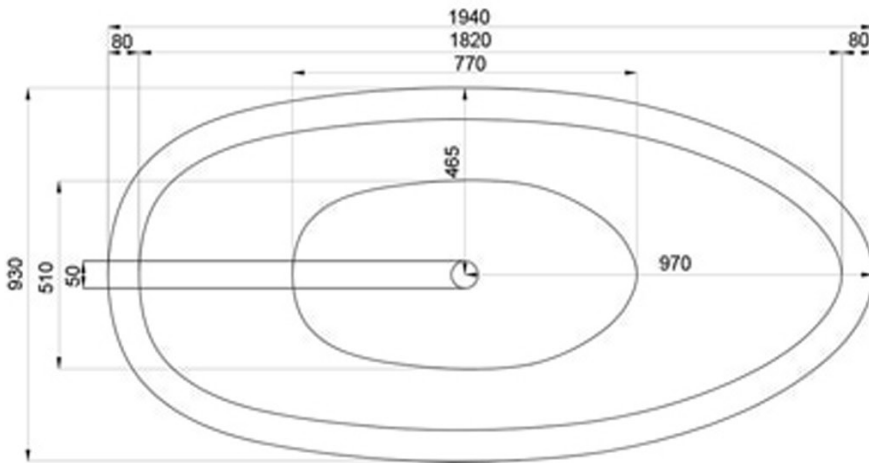

JEE-O elaine bath specifications

Article code: **SBM050**
 ● White DADOquartz

Material: DADOquartz - Scratch & abrasion resistant

Overflow: with integrated overflow

Waste diameter: 50mm

Dimensions: L 194 x W 93 x H 53 mm
 Bathtub rim: 8 cm
 Net weight: 100kg
 Water capacity: 225L

Note: cast products are subject to size variation of +/- 5 %

Dimension package: L 204 x W 100 x H 66 cm
 Package weight: 50kg

UV stability: 6 / BSEN438

25 year warranty - The general conditions can be found on our website: www.jee-o.com/downloads