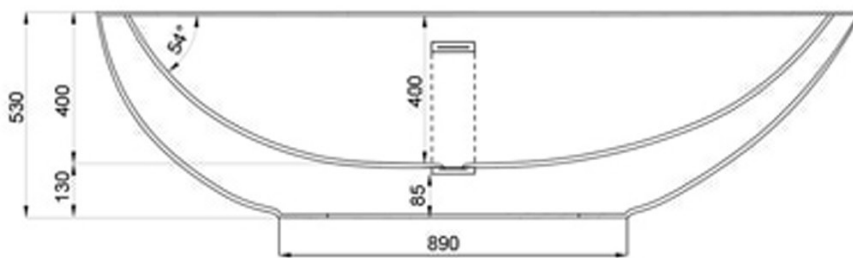

JEE-O elaine bath specifications

Article code: **SBM050**
 ● White DADOquartz

Material: DADOquartz - Scratch & abrasion resistant

Overflow: with integrated overflow

Waste diameter: 50mm

Dimensions: L 194 x W 93 x H 53 mm
 Bathtub rim: 8 cm
 Net weight: 100kg
 Water capacity: 225L

Note: cast products are subject to size variation of +/- 5 %

Dimension package: L 204 x W 100 x H 66 cm
 Package weight: 50kg

UV stability: 6 / BSEN438

25 year warranty - The general conditions can be found on our website: www.jee-o.com/downloads