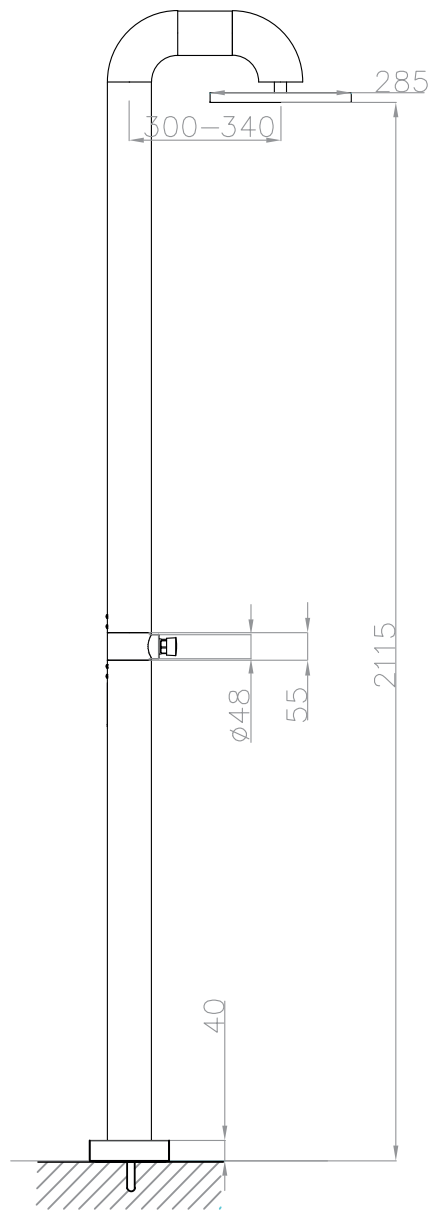

JEE-O fatline shower push

push button
approx. 15-20
sec. waterflow

Article code:	200-6500	Connection:	G 1/2" (ø15mm / 0.6") nylon ^(out) /epdm ⁽ⁱⁿ⁾ flexhose with brass swivel British Standard Pipe (BSP)
Material:	● Brushed Stainless Steel r304	Thread:	
Cleaning instructions:	download JEE-O shower and taps manual on our website: www.jee-o.com	Dimension package:	L 158 x W 18 W 54 x H 21 cm
Cartridge:	JEE-O ceramic stop valve with on/off spindle, item code 005-0301	Total weight:	14.5 kg
Flow at water of 38°C / 100,4°F:	12l / 3,2gal p/m at 3bar pressure	Package weight:	2.0 kg
Flow duration:	15-20 seconds	Placing on a water-tight floor	
Note:	Use of the JEE-O wall bracket (201-6000 / 201-6001) is recommended with this model.	7 year warranty - The general conditions can be found on our website: www.jee-o.com/downloads	
		HS code: 84818011900	
		Approvals:	SLS BS EN 817, SS 375, AS/NZS 4020, BS EN