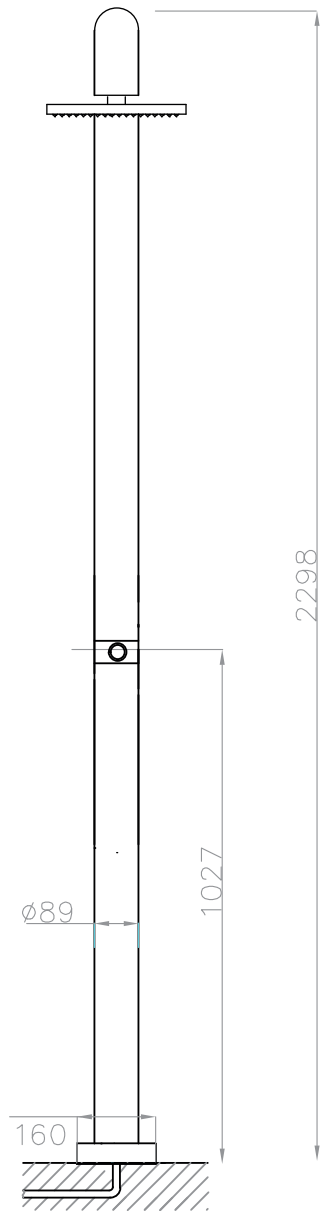

JEE-O fatline shower push

push button
approx. 15-20
sec. waterflow

Article code:	200-6500	Connection:	G 1/2" (ø15mm / 0.6") nylon ^(out) /epdm ⁽ⁱⁿ⁾ flexhose with brass swivel British Standard Pipe (BSP)
Material:	● Brushed Stainless Steel r304	Thread:	
Cleaning instructions:	download JEE-O shower and taps manual on our website: www.jee-o.com	Dimension package:	L 158 x W 18 W 54 x H 21 cm
Cartridge:	JEE-O ceramic stop valve with on/off spindle, item code 005-0301	Total weight:	14.5 kg
Flow at water of 38°C / 100,4°F:	12l / 3,2gal p/m at 3bar pressure	Package weight:	2.0 kg
Flow duration:	15-20 seconds	Placing on a water-tight floor	
Note:	Use of the JEE-O wall bracket (201-6000 / 201-6001) is recommended with this model.	7 year warranty - The general conditions can be found on our website: www.jee-o.com/downloads	
		HS code: 84818011900	
		Approvals:	SLS BS EN 817, SS 375, AS/NZS 4020, BS EN