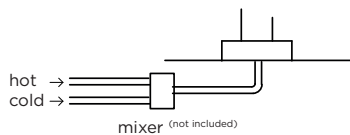

JEE-O fatline shower push

push button
approx. 15-20
sec. waterflow

Article code:	200-6500	Connection:	G 1/2" (ø15mm / 0.6") nylon ^(out) /epdm ⁽ⁱⁿ⁾ flexhose with brass swivel British Standard Pipe (BSP)
Material:	● Brushed Stainless Steel r304	Thread:	
Cleaning instructions:	download JEE-O shower and taps manual on our website: www.jee-o.com	Dimension package:	L 158 x W 18 W 54 x H 21 cm
Cartridge:	JEE-O ceramic stop valve with on/off spindle, item code 005-0301	Total weight:	14.5 kg
Flow at water of 38°C / 100,4°F:	12l / 3,2gal p/m at 3bar pressure	Package weight:	2.0 kg
Flow duration:	15-20 seconds	Placing on a water-tight floor	
Note:	Use of the JEE-O wall bracket (201-6000 / 201-6001) is recommended with this model.	7 year warranty - The general conditions can be found on our website: www.jee-o.com/downloads	
		HS code: 84818011900	
		Approvals:	SLS BS EN 817, SS 375, AS/NZS 4020, BS EN