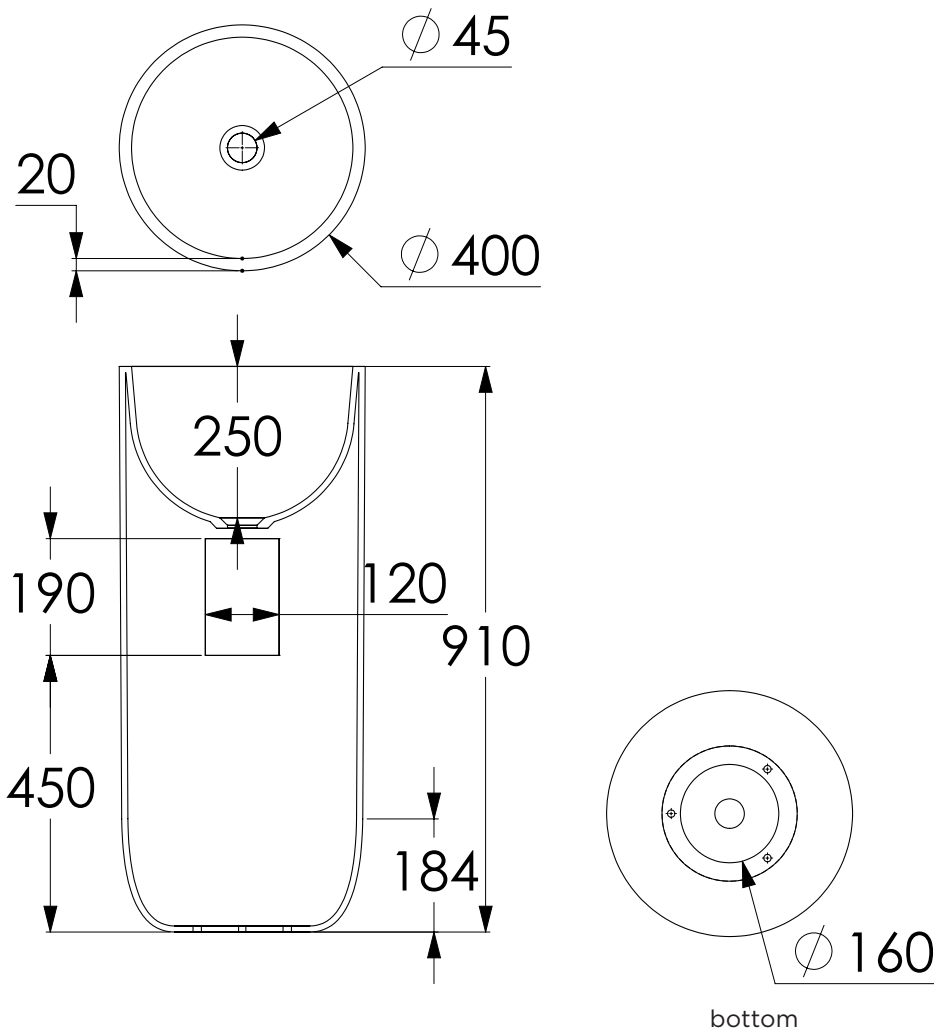

JEE-O flow basin high

Article code: SWMBAS72
 ● White DADOquartz
 SWMBAS72 - black RAL 9005
 ● Spray painted outside matt

Material: DADOquartz - Scratch & abrasion resistant

Coating: Spray painted matt

Waste diameter: 40 mm

Dimensions: L 40 x W 40 x H 91 cm
 Basin rim: 2 cm
 Net weight: 25kg

Note: cast products are subject to size variation of +/-5 %

Dimension package: L 50 x W 50 x H 100 mm
 Package weight: 5kg

UV stability: 6 / BSEN438