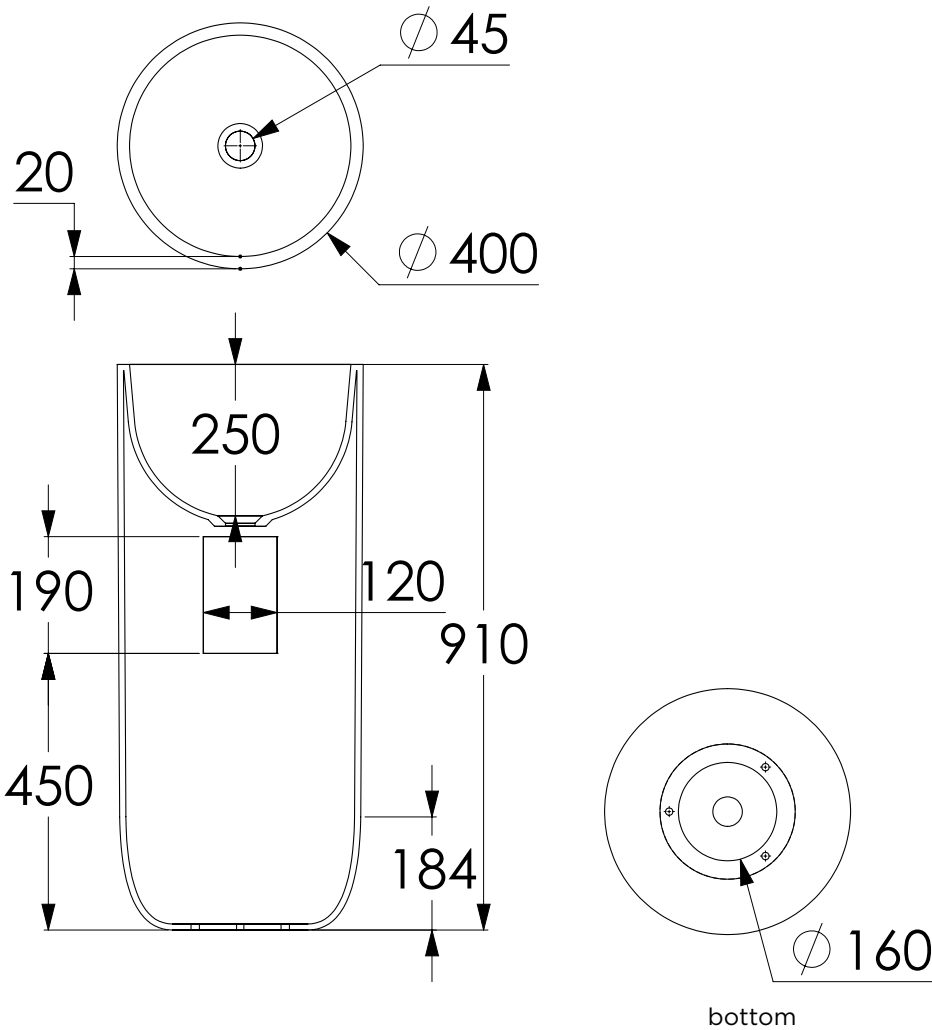

# JEE-O flow basin high

Article code:	SWMBAS72 ● White DADOquartz	Dimensions:	L 40 x W 40 x H 91 cm
Material:	DADOquartz - Scratch & abrasion resistant	Basin rim:	2 cm
Waste diameter:	40 mm	Net weight:	25kg
		Note:	cast products are subject to size variation of +/-5 %
		Dimension package:	L 50 x W 50 x H 100 mm
		Package weight:	5kg
		UV stability:	6 / BSEN438
		25 year warranty - The general conditions can be found on our website: <a href="http://www.jee-o.com/downloads">www.jee-o.com/downloads</a>	
		HS code:	68109900
		European Standard:	NEN-EN 14688-2015