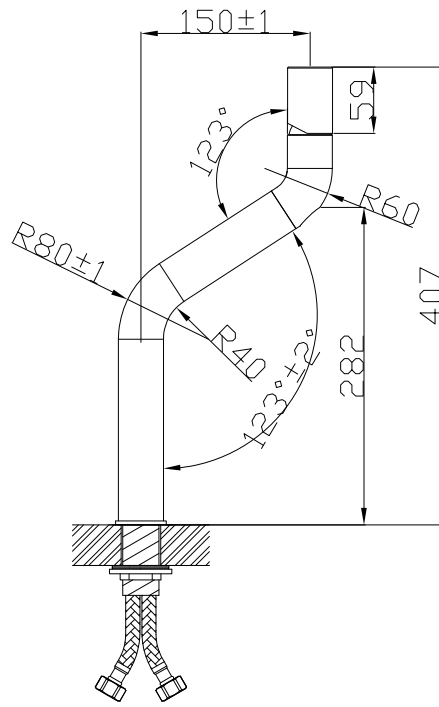

JEE-O flow basin mixer high

Article code: **500-1750**
 Material: **Brushed Stainless Steel r304**
 Cleaning instructions: **download JEE-O shower and taps manual on our website: www.jee-o.com**
 Cartridge: **Sedal ceramic mixing mechanism (35mm), item code 005-0101**
 Flow at water of 38°C: **7L p/m at 3Bar pressure**
 Pressure: **Recommended working pressure 3Bar**

Connection: **2 x G ½" (Ø15mm / 0.6") nylon^(out)/epdm⁽ⁱⁿ⁾ flexhose with brass swivel British Standard Pipe (BSP)**
 Thread:
 Dimension package: **L 55 x W 34 x H 11 cm**
 Total weight: **2.24 kg**
 Package weight: **0.63 kg**