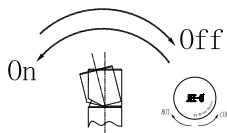

JEE-O flow basin mixer high

Article code: **500-1750**
 Material: **Brushed Stainless Steel r304**
 Cleaning instructions: **download JEE-O shower and taps manual on our website: www.jee-o.com**
 Cartridge: **Sedal ceramic mixing mechanism (35mm), item code 005-0101**
 Flow at water of 38°C: **7L p/m at 3Bar pressure**
 Pressure: **Recommended working pressure 3Bar**

Connection: **2 x G ½" (Ø15mm / 0.6") nylon^(out)/epdm⁽ⁱⁿ⁾ flexhose with brass swivel British Standard Pipe (BSP)**
 Thread:
 Dimension package: **L 55 x W 34 x H 11 cm**
 Total weight: **2.24 kg**
 Package weight: **0.63 kg**