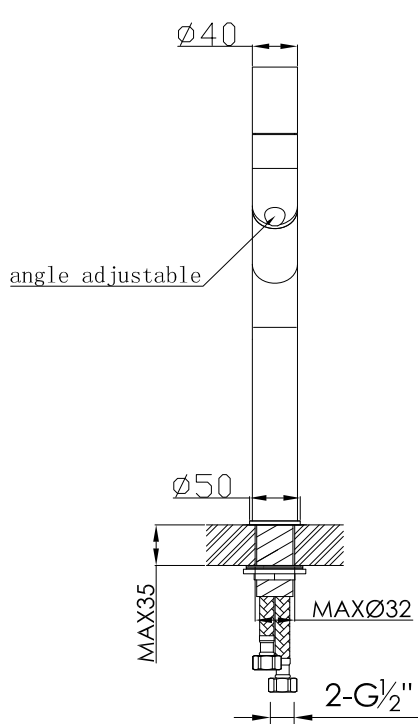

JEE-O flow basin mixer high

Article code: **500-1750**
 Material: **Brushed Stainless Steel r304**
 Cleaning instructions: **download JEE-O shower and taps manual on our website: www.jee-o.com**
 Cartridge: **Sedal ceramic mixing mechanism (35mm), item code 005-0101**
 Flow at water of 38°C: **7L p/m at 3Bar pressure**
 Pressure: **Recommended working pressure 3Bar**

Connection: **2 x G ½" (Ø15mm / 0.6") nylon^(out)/epdm⁽ⁱⁿ⁾ flexhose with brass swivel British Standard Pipe (BSP)**
 Thread:
 Dimension package: **L 55 x W 34 x H 11 cm**
 Total weight: **2.24 kg**
 Package weight: **0.63 kg**