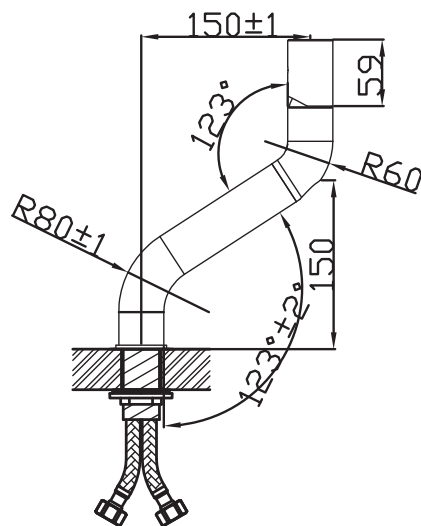

JEE-O flow basin low specifications

Article code:	500-1700	Connection:	2 x G 1/2" (Ø15mm / 0.6") nylon ^(out) /epdm ⁽ⁱⁿ⁾ flexhose with brass swivel
Material:	● Brushed Stainless Steel r304	Thread:	British Standard Pipe (BSP)
Cleaning instructions:	download JEE-O shower and taps manual on our website: www.jee-o.com	Dimension package:	L 45 x W 27 x H 14 cm
Cartridge:	Sedal ceramic mixing mechanism (35mm), item code 005-0101	Total weight:	1.79 kg
Flow at water of 38°C:	7L p/m at 3bar pressure	Package weight:	0.58 kg
		7 year warranty - The general conditions can be found on our website: www.jee-o.com/downloads	

HS code: 84818011900