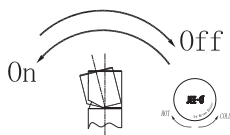

JEE-O flow basin low specifications

Article code:	500-1700	Connection:	2 x G 1/2" (Ø15mm / 0.6") nylon ^(out) /epdm ⁽ⁱⁿ⁾ flexhose with brass swivel
Material:	● Brushed Stainless Steel r304	Thread:	British Standard Pipe (BSP)
Cleaning instructions:	download JEE-O shower and taps manual on our website: www.jee-o.com	Dimension package:	L 45 x W 27 x H 14 cm
Cartridge:	Sedal ceramic mixing mechanism (35mm), item code 005-0101	Total weight:	1.79 kg
Flow at water of 38°C:	7L p/m at 3bar pressure	Package weight:	0.58 kg
		7 year warranty - The general conditions can be found on our website: www.jee-o.com/downloads	