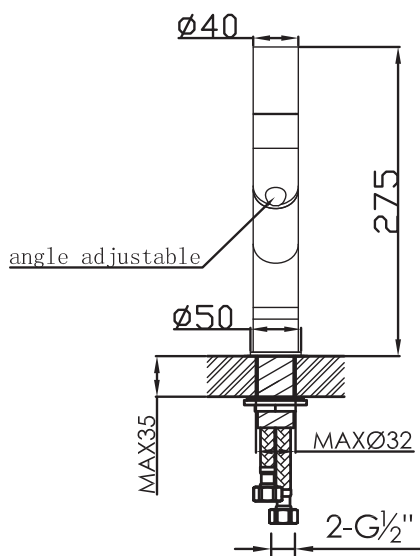

JEE-O flow basin low specifications

Article code:	500-1700	Connection:	2 x G 1/2" (Ø15mm / 0.6") nylon ^(out) /epdm ⁽ⁱⁿ⁾ flexhose with brass swivel
Material:	● Brushed Stainless Steel r304	Thread:	British Standard Pipe (BSP)
Cleaning instructions:	download JEE-O shower and taps manual on our website: www.jee-o.com	Dimension package:	L 45 x W 27 x H 14 cm
Cartridge:	Sedal ceramic mixing mechanism (35mm), item code 005-0101	Total weight:	1.79 kg
Flow at water of 38°C:	7L p/m at 3bar pressure	Package weight:	0.58 kg
		7 year warranty - The general conditions can be found on our website: www.jee-o.com/downloads	