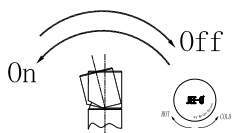

# JEE-O flow basin low

Article code:

500-1700

● Brushed

Material:

Stainless Steel r304

Cleaning instructions:

download JEE-O shower and taps manual on our website: [www.jee-o.com](http://www.jee-o.com)

Cartridge:

Sedal ceramic mixing mechanism (35mm), item code 005-0101

Flow at water of 38°C:

7L p/m at 3Bar pressure

Pressure:

Recommended working pressure 3Bar

Connection:

2 x G  $\frac{1}{2}$ " ( $\text{Ø}15\text{mm}$  / 0.6" ) nylon<sup>(out)</sup>/epdm<sup>(in)</sup> flexhose with brass swivel British Standard Pipe (BSP)

Thread:

Dimension package:

L 45 x W 27 x H 14 cm

Total weight:

1.79 kg

Package weight:

0.58 kg

7 year warranty - The general conditions can be found on our website: [www.jee-o.com/downloads](http://www.jee-o.com/downloads)