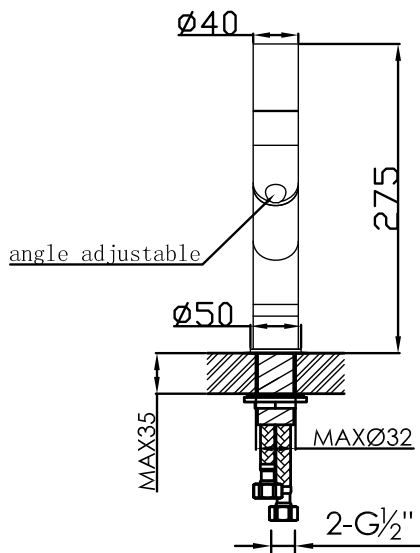

# JEE-O flow basin low

Article code:

500-1700

● Brushed

Material:

Stainless Steel r304

Cleaning instructions:

download JEE-O shower and taps manual on our website: [www.jee-o.com](http://www.jee-o.com)

Cartridge:

Sedal ceramic mixing mechanism (35mm), item code 005-0101

Flow at water of 38°C:

7L p/m at 3Bar pressure

Pressure:

Recommended working pressure 3Bar

Connection:

2 x G  $\frac{1}{2}$ " ( $\text{Ø}15\text{mm}$  / 0.6" ) nylon<sup>(out)</sup>/epdm<sup>(in)</sup> flexhose with brass swivel British Standard Pipe (BSP)

Thread:

Dimension package:

L 45 x W 27 x H 14 cm

Total weight:

1.79 kg

Package weight:

0.58 kg

7 year warranty - The general conditions can be found on our website: [www.jee-o.com/downloads](http://www.jee-o.com/downloads)