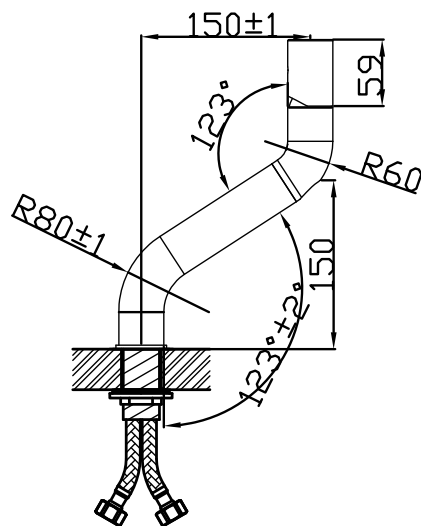

# JEE-O flow basin low

Article code:

500-1700

● Brushed

Material:

Stainless Steel r304

Cleaning instructions:

download JEE-O shower and taps manual on our website: [www.jee-o.com](http://www.jee-o.com)

Cartridge:

Sedal ceramic mixing mechanism (35mm), item code 005-0101

Flow at water of 38°C:

7L p/m at 3Bar pressure

Pressure:

Recommended working pressure 3Bar

Connection:

2 x G  $\frac{1}{2}$ " ( $\text{Ø}15\text{mm}$  / 0.6" ) nylon<sup>(out)</sup>/epdm<sup>(in)</sup> flexhose with brass swivel British Standard Pipe (BSP)

Thread:

Dimension package:

L 45 x W 27 x H 14 cm

Total weight:

1.79 kg

Package weight:

0.58 kg

7 year warranty - The general conditions can be found on our website: [www.jee-o.com/downloads](http://www.jee-o.com/downloads)